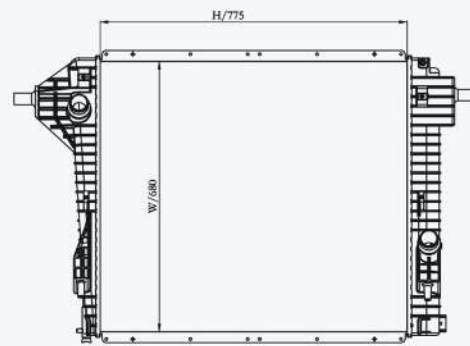

23332

CAR TYPE : 2008-10 FORD F-250/F350 Diesel 6.8L V8 AT
CORE SIZE : 775×680×26
OE NO.: 7C3Z8005F
NISSENS NO.: