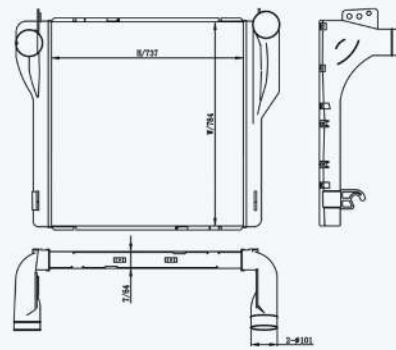

46073

CARTYPE : Kenworth
CORE SIZE : 737×784×64
OE NO.: DPKW270
NISSENS NO.: