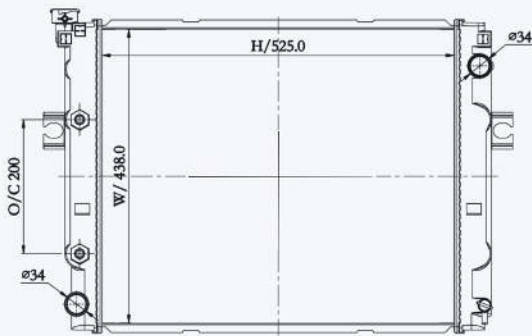

23251

CAR TYPE : Toyota lift truck
CORE SIZE : 450×438×50
OE NO.:
NISSENS NO.: