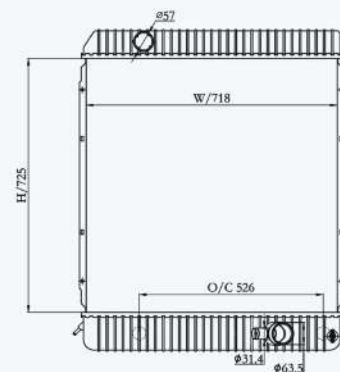

23310

CAR TYPE : International Navistar AT  
 CORE SIZE : 725×718×56  
 OE NO.: 640100PT/SCSI238725  
 NISSENS NO.:

23311

CAR TYPE : International Navistar  
 CORE SIZE : 620×718×56  
 OE NO.: 640109PT/3875749F92  
 NISSENS NO.: