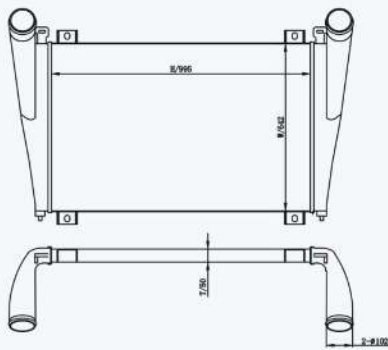

46072

CARTYPE : Kenworth
CORE SIZE : 995×642×50
OE NO.: KEN16510N/SPI44012503/222067
NISSENS NO.: