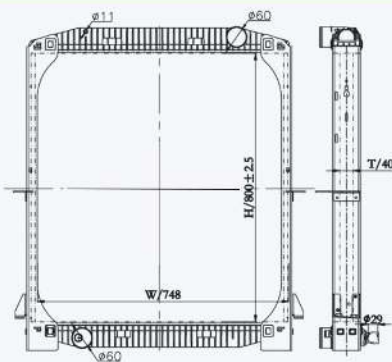

23091F

CAR TYPE : EUROTRAKKER (92-)
CORE SIZE : 800×748×40
OE NO.: 93 192 909
NISSENS NO.: 61973A