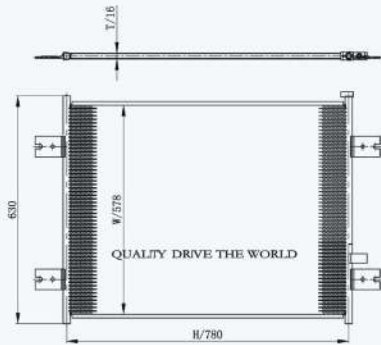

34027

CAR TYPE: Peterbilt condenser  
 CORE SIZE: 780×578×16  
 YEAR: 2005-2007  
 OEM:

34028

CAR TYPE: Peterbilt 384/386 condenser  
 CORE SIZE: 805×508×16  
 YEAR: 2008-2011  
 OEM:

34029

CAR TYPE: Peterbilt 359/385 Short Hood condenser  
 CORE SIZE: 715×688×18  
 YEAR: 1994-2000  
 OEM: