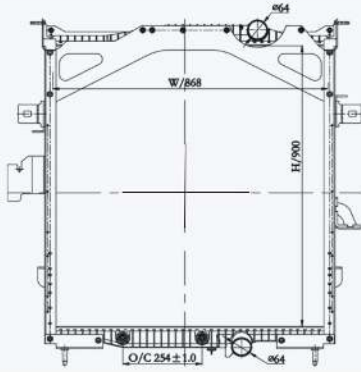

23207F

CAR TYPE : Mack-VOLVO
CORE SIZE : 900×868×48
OE NO.: 1003592A/1003592C/1003603/1003603BS/1003612/
1003612CS/21129347
NISSENS NO.: