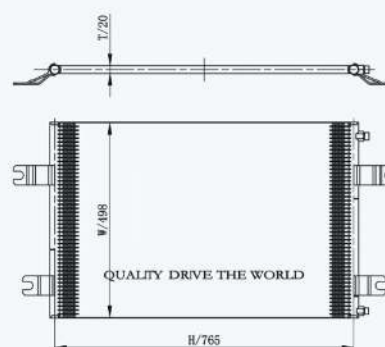

34031

CAR TYPE: Mack CL713 condenser
CORE SIZE: 765×498×20
YEAR: 1999-2005
OEM:

MACK