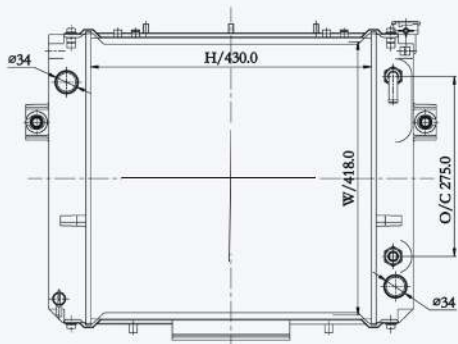

23253F

CAR TYPE : Toyota 6F 1.5T
CORE SIZE : 430×418×50
OE NO.:
NISSENS NO.: