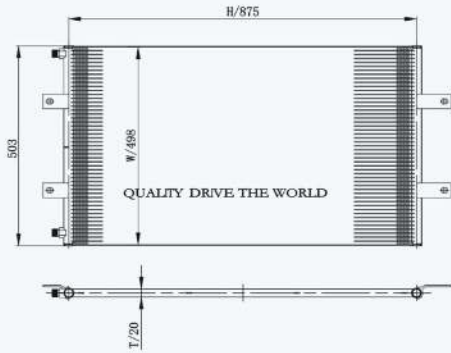

34000

CAR TYPE: Ford/Sterling AT/LT
CORE SIZE: 560×380×16
YEAR: 1996-2006
OEM: