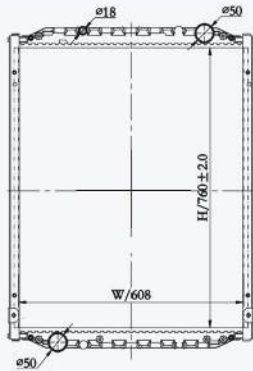

23101F

CAR TYPE : Kassbohrer Bus/Neoplan Bus/Setra Bu
CORE SIZE : 760×608×56
OE NO.: 83.51210.3430/8351210000/8351210343
NISSENS NO.: 69608A