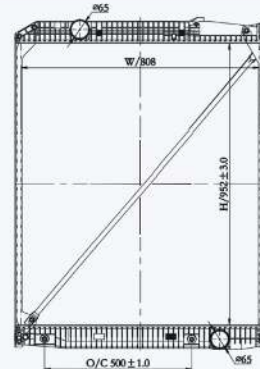

23113F

CAR TYPE : ACTROS
CORE SIZE : 952×808×40/48
OE NO.: 9425001103/9425001703/9425003103/9425003203
NISSENS NO.: 62649A