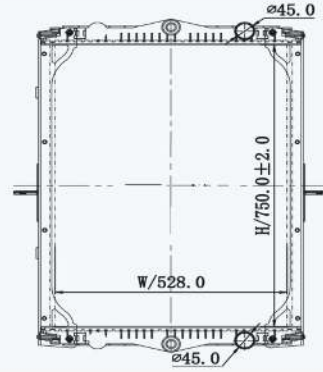

23007F

CAR TYPE : LF 55 (01-)
CORE SIZE : 750×528×56
OE NO.: 1403169/1407723
NISSENS NO.: 61444A