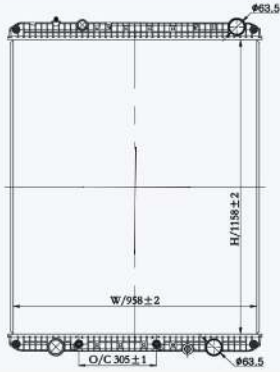

23019

CAR TYPE : Classic XL
CORE SIZE : 1158×958×56
OE NO.: 239193/3E0118580004/3E0118570004/A0526616018/
1A020117008/0527747002/3S1227722/0526621008
NISSENS NO.: