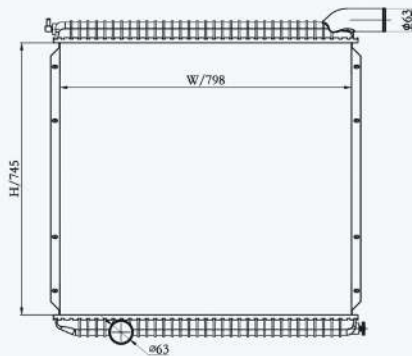

23068

CAR TYPE : International Navistar
CORE SIZE : 745×798×56
OE NO.: 2509893C91/2509894C91/2509895C1/2509895C2/2592370C92
NISSENS NO.: