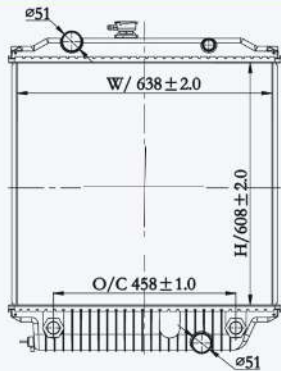

23043

CAR TYPE : Freightliner
CORE SIZE : 608×638×56
OE NO.: TR9372/239372 (CBRwFRM)/SCSI239375/TR9375/239375
NISSENS NO.: