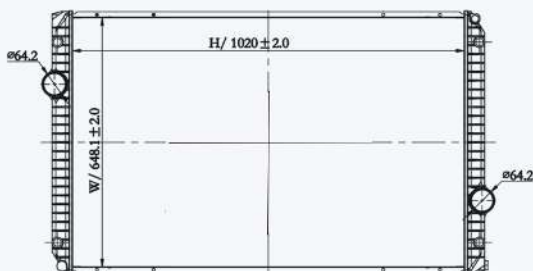

23066

CAR TYPE : Navistar
CORE SIZE : 1020×648×58
OE NO.: 2591559C91/3S11350/2601433C91/3S012737/
IN8143/239178/2596591C91/1S180196
NISSENS NO.: