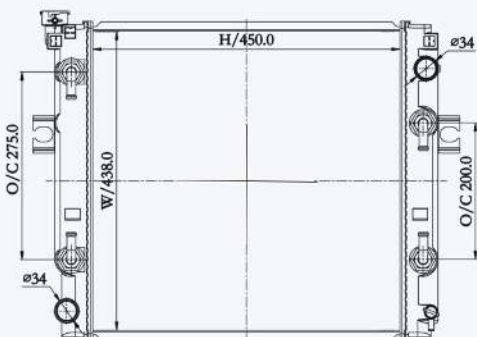

23241

CAR TYPE : Toyota lift truck AT
CORE SIZE : 450×438×50
OE NO.:
NISSENS NO.: