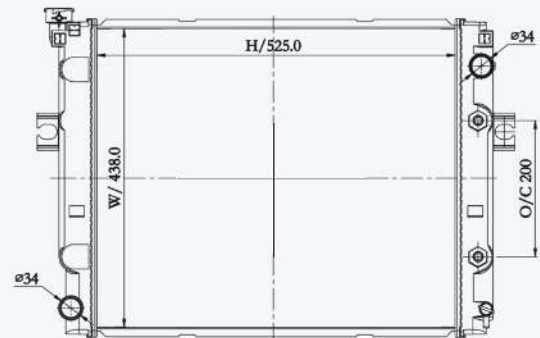

23244

CAR TYPE : Toyota lift truck AT  
 CORE SIZE : 480×438×50  
 OE NO.:  
 NISSENS NO.:

23245

CAR TYPE : Toyota lift truck AT  
 CORE SIZE : 525×438×50  
 OE NO.:  
 NISSENS NO.:

23246

CAR TYPE : Toyota lift truck AT  
 CORE SIZE : 525×438×50  
 OE NO.:  
 NISSENS NO.: