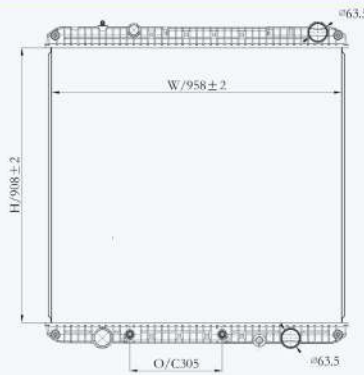

23304

CAR TYPE : Freightliner
CORE SIZE : 908×958×56
OE NO.: 0530675004/0530675006/0530990000/0530990002/
1A0210000000/A0530676002/A0530676004/800103PT
NISSENS NO.: