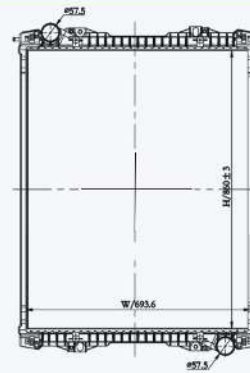

23178F

CAR TYPE : P-SERIES (04-)/BUS
CORE SIZE : 860×678×40
OE NO.: 1491710/1766125/1770096/1784615/179868/1769999
NISSENS NO.: 67259A