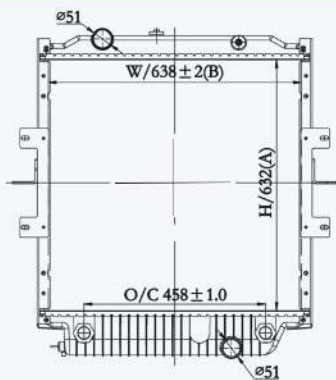

23155F

CAR TYPE : BUS RADIATOR
CORE SIZE : 632×638×56
OE NO.: CAVTU82333/CAVTM82333/CTAVTU82333/CTAVTM82333/
FLX001000/SRK7185SPL
NISSENS NO.: