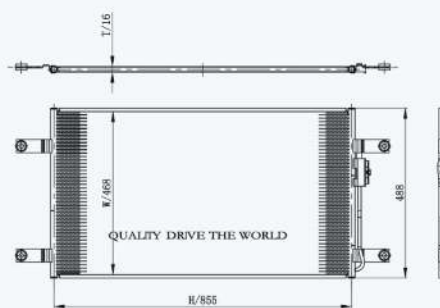

34008

CAR TYPE: freightliner condenser
CORE SIZE: 855×468×16
YEAR: 2007-2008 Columbia
OEM: