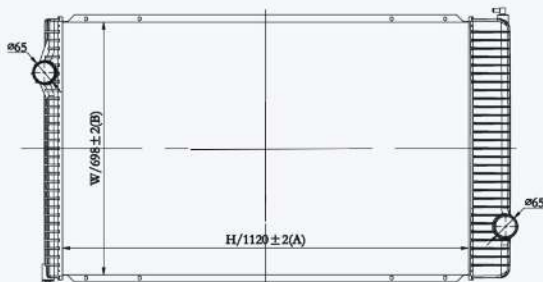

23205

CAR TYPE : International Navistar
CORE SIZE : 1120×698×56
OE NO.: 556426A/NAV24/IN8201/CTVTU82013/CTVTM82013/
238698/239092/TR9092
NISSENS NO.: