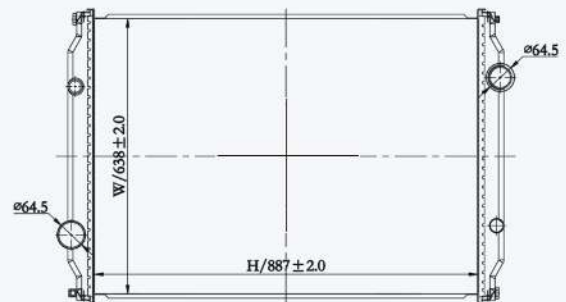

23209

CAR TYPE : Volvo
CORE SIZE : 887×638×56
OE NO.: 200010004/200013201/200013204/200013282/
200380004/200383203
NISSENS NO.: