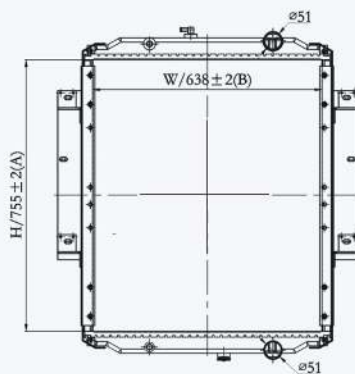

23279F

CARTYPE : BUS RADIATOR
CORE SIZE : 755×638×56
OE NO.: 310017PT/239083/SCSI239083/559083/TR9083/CR9083 SCS1
239172/239172/559172/559172A/1948066/1003471/1040076
NISSENS NO.: