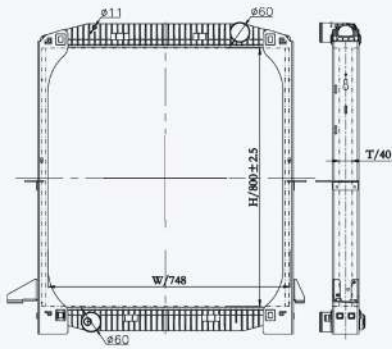

23089F

CAR TYPE : EUROTRAKKER (92-)
CORE SIZE : 800×748×40
OE NO.: 99463232/99463230
NISSENS NO.: 61974