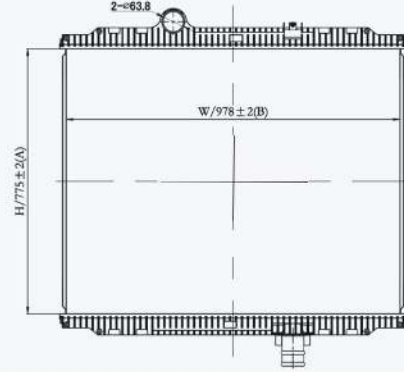

23277

CAR TYPE : Peterbilt
CORE SIZE : 775×978×48
OE NO.: 770038ST/238718/N3975001/N2273001
NISSENS NO.: