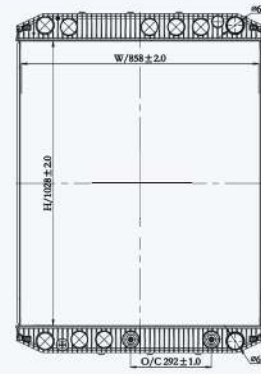

23186F

CAR TYPE : Volvo  
 CORE SIZE : 1028×858×48  
 OE NO.: 21298076/21504536/21504548/21593032/21593038/  
 85111310/85111314/85125539  
 NISSENS NO.:

23187

CAR TYPE : Volvo  
 CORE SIZE : 1028×858×48  
 OE NO.: 20585504/20585506/376761691  
 NISSENS NO.: