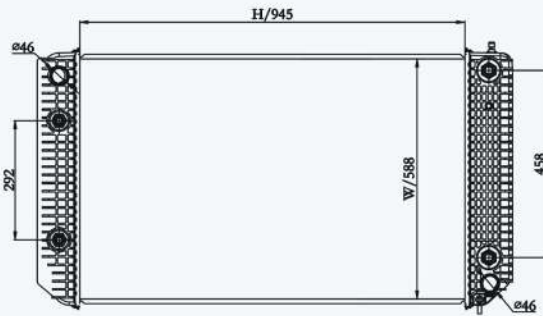

23329

CAR TYPE : 03-07 GMC Isuzu HVR Conventional
CORE SIZE : 945×588×58
OE NO.: 580043PT
NISSENS NO.: