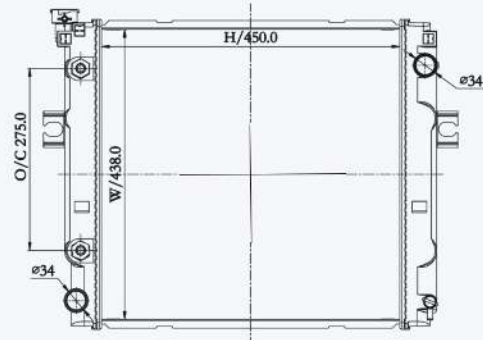

23268

CAR TYPE : Nissan
CORE SIZE : 450×438×50
OE NO.:
NISSENS NO.: