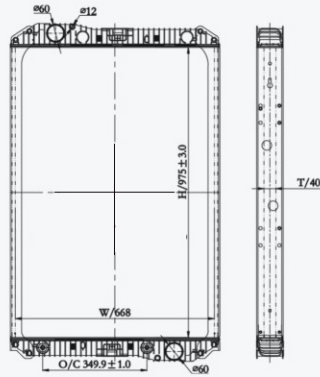

23124F

CAR TYPE : AXOR(02~)
CORE SIZE : 975×668×40
OE NO.: 940.500.07.03/940.500.06.03
NISSENS NO.: 62571/AT