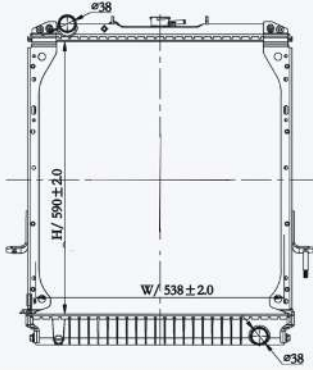

23075F

CAR TYPE :IS N Series (03~05)GMC W Series Diesel(03~05)
CORE SIZE : 590×538×42
OE NO.: 8.97311.558.0
NISSENS NO.: