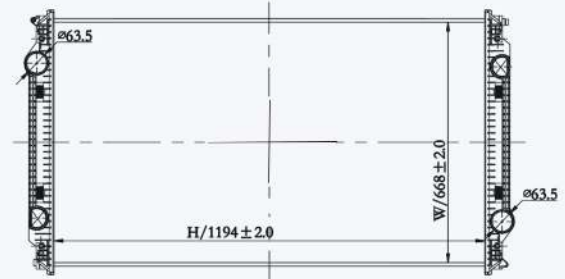

23044

CAR TYPE : Freightliner Argosy
CORE SIZE : 1194×668×48
OE NO.: BHTD 5292/D5293
NISSENS NO.: