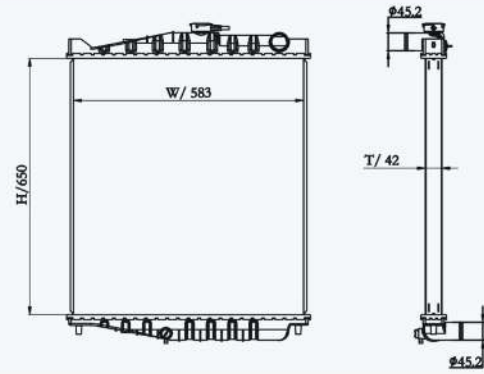

23150

CAR TYPE : Nissan  
 CORE SIZE : 750×678×42  
 OE NO.: 21410-07Z67  
 NISSENS NO.:

23151

CAR TYPE : Nissan  
 CORE SIZE : 650×583×42  
 OE NO.:  
 NISSENS NO.:

23152F

CAR TYPE : Nissan  
 CORE SIZE : 650×583×42  
 OE NO.: 590004PT  
 NISSENS NO.: