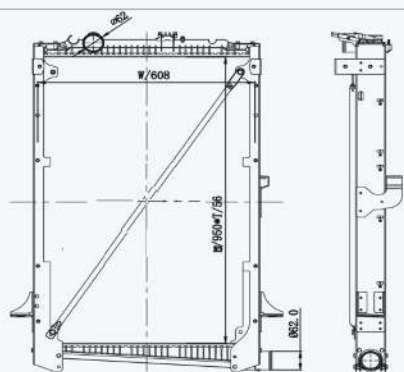

23010F

CAR TYPE : 85 CF(98-)
CORE SIZE : 950×608×56
OE NO.: 1434917/1627415/1371372/1698298
NISSENS NO.: 61442A