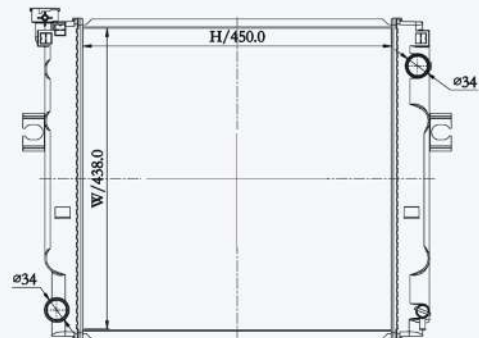

23238

CAR TYPE : Toyota lift truck  
 CORE SIZE : 525×438×50  
 OE NO.:  
 NISSENS NO.:

23239

CAR TYPE : Toyota lift truck  
 CORE SIZE : 450×438×50  
 OE NO.:  
 NISSENS NO.:

23240

CAR TYPE : Toyota lift truck MT  
 CORE SIZE : 450×438×50  
 OE NO.:  
 NISSENS NO.: