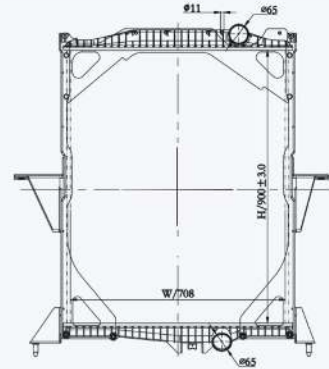

23181F

CAR TYPE : FH 12 (93-FM-10 (99-)
CORE SIZE : 900×708×48
OE NO.: 20460178/20517350/20536920/20722444/21385165
NISSENS NO.: 65466A