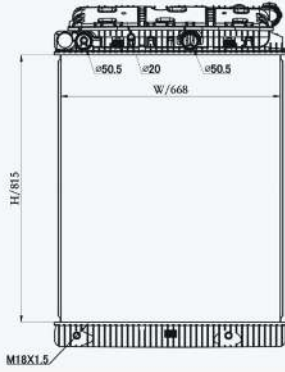

23067F

CAR TYPE : AXOR(02 ~)
CORE SIZE : 815×668×40
OE NO.: 940 500 03 03/940 500 04 03/9405000203/A9405000203/
A9405000303/A9405000403
NISSENS NO.: 62648/AT