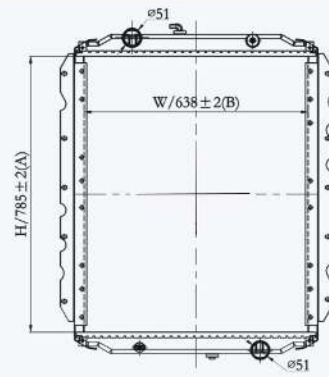

23154F

CAR TYPE : BUS RADIATOR
CORE SIZE : 785×638×56
OE NO.: SCSI239281/SCSI239281WF/TR9281/437186S
NISSENS NO.