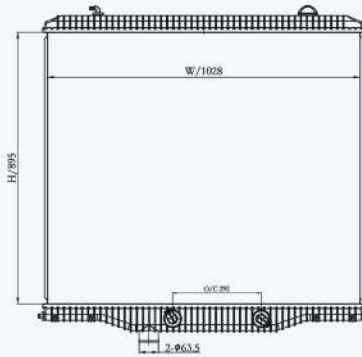

23315

CAR TYPE : International Navistar
CORE SIZE : 895×1028×48
OE NO.: 640102PT/238626
NISSENS NO.: