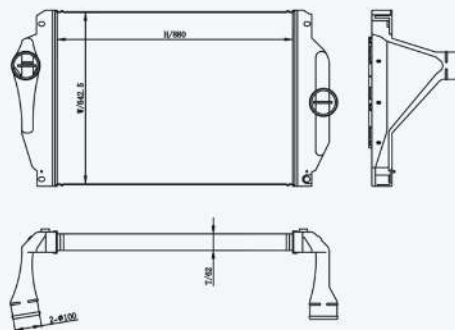

46059

CARTYPE : Freightliner
CORE SIZE : 880×642.5×62
OE NO.: FRT18132N/SPI-44011728
NISSENS NO.: