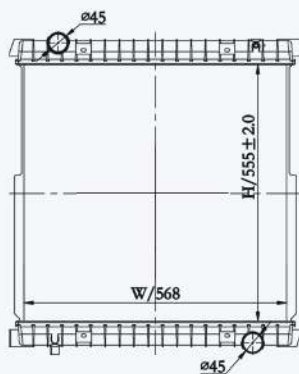

23093

CAR TYPE : EUROCARGO E13 (01-)
CORE SIZE : 555×568×40
OE NO.: 504080547
NISSENS NO.: 63333