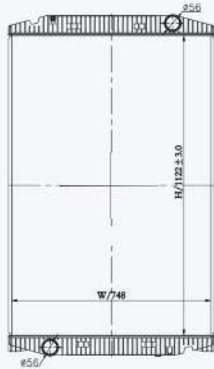

23083

CAR TYPE : STRALIS (02-)
CORE SIZE : 1122×748×48
OE NO.: 41214447
NISSENS NO.: 63329A