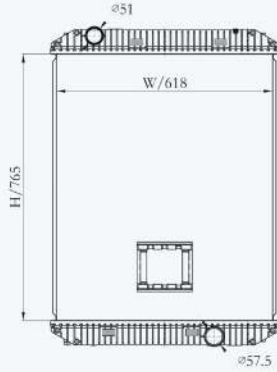

23291

CAR TYPE : 1998-2004 FLN BUSINESS CLASS
CORE SIZE : 765×618×40
OE NO.: 800012/800012ST/BTC7166
NISSENS NO.: