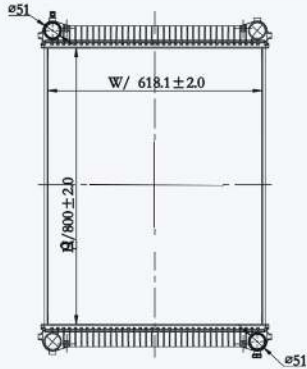

23036

CAR TYPE : Freightliner
CORE SIZE : 800×618×48
OE NO.: BHTB83440/B8344/BHTB9686/B9686/BHTD2348/
D2348/BHTD4383/D4383/BHTD9435/D9435
NISSENS NO.: