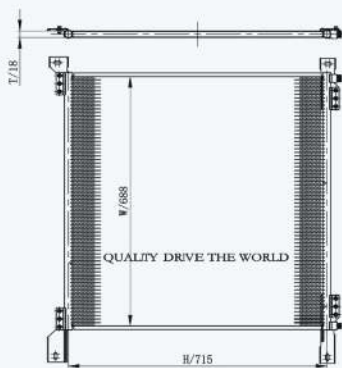

34027

CAR TYPE: Peterbilt condenser  
 CORE SIZE: 780×578×16  
 YEAR: 2005-2007  
 OEM:

34028

CAR TYPE: Peterbilt 384/386 condenser  
 CORE SIZE: 805×508×16  
 YEAR: 2008-2011  
 OEM:

34029

CAR TYPE: Peterbilt 359/385 Short Hood condenser  
 CORE SIZE: 715×688×18  
 YEAR: 1994-2000  
 OEM: