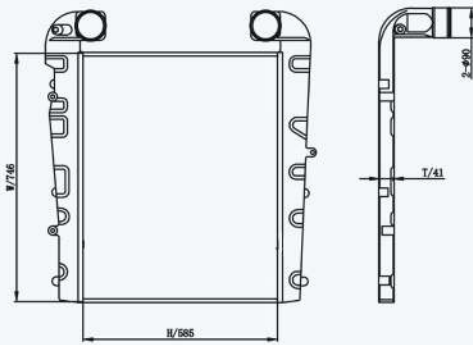

46060

CARTYPE : International / Navistar
CORE SIZE : 585×746×41
OE NO.: NAV16414N/SPI-44063502
NISSENS NO.: