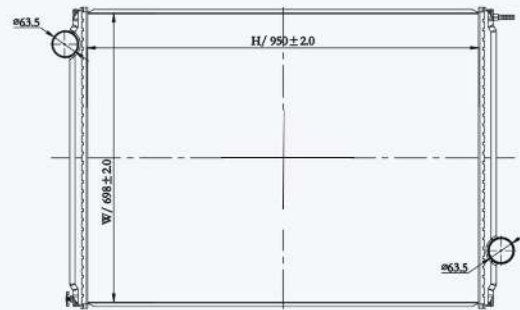

23046

CAR TYPE : Ford / Sterling
CORE SIZE : 950×698×48
OE NO.: 900010/900010ST/HR900010/9010/S9010/FOR10/
FD31/SCSI239362/TR9362
NISSENS NO.: