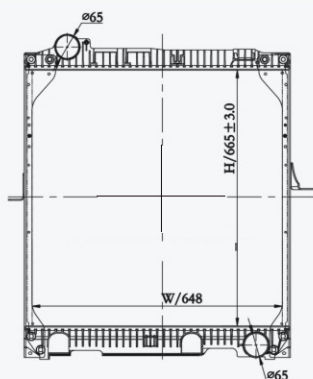

23127

CAR TYPE : Mercedes Econic(98 )  
 CORE SIZE : 666×658×56  
 OE NO.: 957.500.01.03/957.500.02.03  
 NISSENS NO.: 625502

23128F

CARTYPE : NG 90  
 CORE SIZE : 665×648×56  
 OE NO.:  
 NISSENS NO.:

23224F