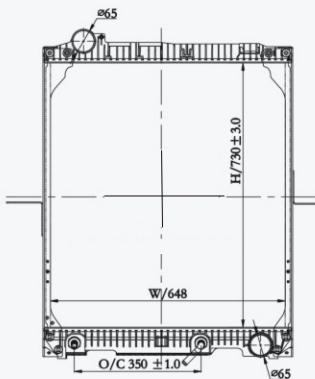

23122F

CAR TYPE : NG 90
CORE SIZE : 730×648×56
OE NO.: 652.501.47.01/652.501.48.01
NISSENS NO.: 62644A/62645A