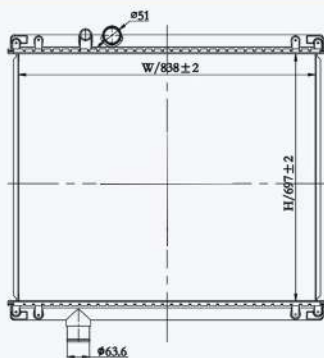

23142

CAR TYPE : Mack Truck
CORE SIZE : 697×838×50
OE NO.: 3MF5526BM (10FPI) 3MF5531BM/(15FPI)/25173861/
734342/734341/734350/732082/1102138
NISSENS NO.: