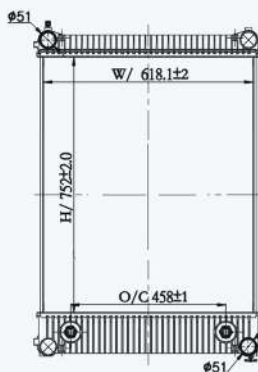

23034

CAR TYPE : Freightliner
CORE SIZE : 752×618×48
OE NO.: BHTE6362/BHT74675/74675/BHT74671/74671/D4725/
BHTD4725/FR710C/BHTD9439/D9439/B8008
NISSENS NO.: