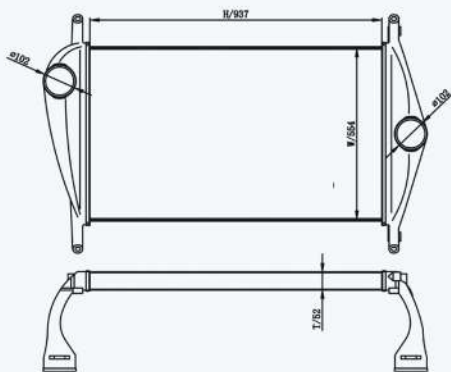

46010

CARTYPE : Cat, Cummins
CORE SIZE : 937×554×52
OE NO.: BHT1SA00210/BHT1SA00110/2AA00110/2AA00110/
2AA00111
NISSENS NO.: