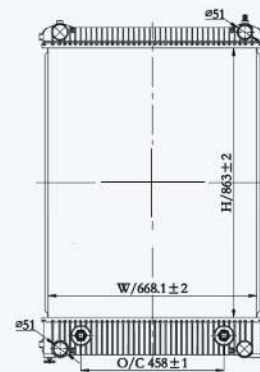

23040

CAR TYPE : Freightliner
CORE SIZE : 863×668×48
OE NO.: BHTD5970/D5970/239001/FR67/F1582/BHTF1582/
BHT4690/E4690/F2075/BHTF2075/F1837
NISSENS NO.: