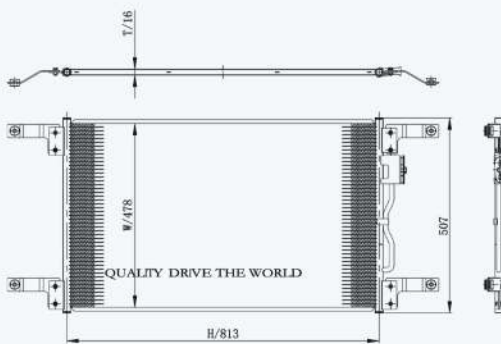

34005

CAR TYPE: freightliner/Sterling condenser
CORE SIZE: 813×478×16
YEAR: 2003-2007
OEM: