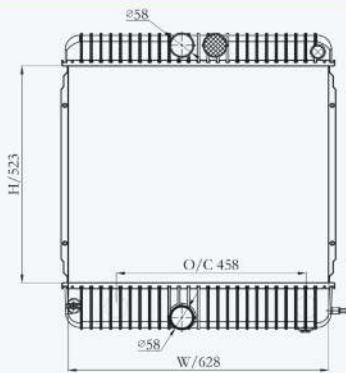

23308

CAR TYPE : International Navistar AT
CORE SIZE : 523×628×56
OE NO.: 640012/640012PT/SPI20011531
NISSENS NO.: