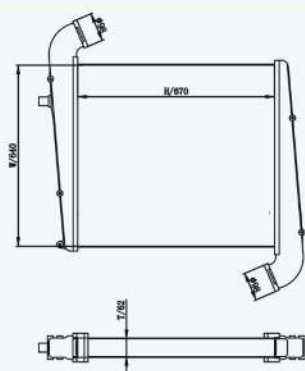

CARTYPE : SCANIA BUS
CORE SIZE : 670×640×62
OE NO.: 363361/460939/570456
NISSENS NO.: 96954

46004