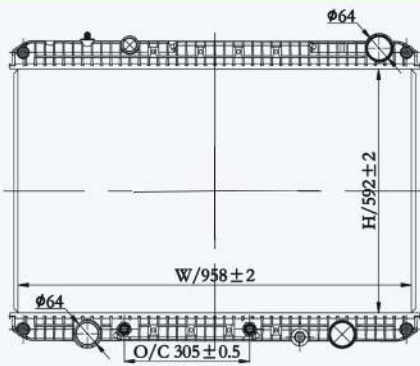

23200

CAR TYPE : Freightliner/sterling/Thomas BUS
CORE SIZE : 592×958×56
OE NO.: 800097/800097ST/800097PT
NISSENS NO.: