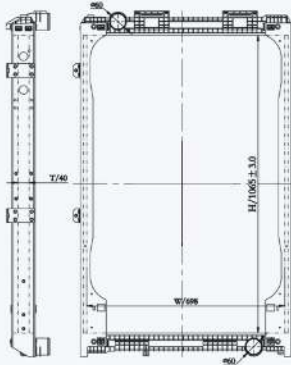

23095F

CAR TYPE : F 2000 (94-)
CORE SIZE : 1065×698×40
OE NO.: 81061016424 /81061016440
NISSENS NO.: 62872A