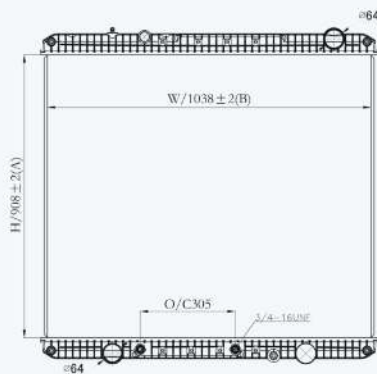

23306

CAR TYPE : Freightliner / Sterling
CORE SIZE : 908×1038×56
OE NO.: 800100/800100PT/800100STV/238692/SCS1238692 TR8692/
0526622001/0526622003
NISSENS NO.: