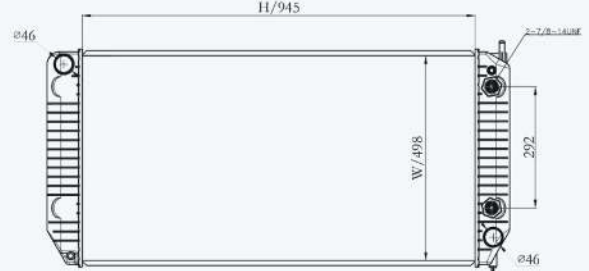

23202

CAR TYPE : GMC-TRUCK 2003-2007 CHEVROLET
CORE SIZE : 945×498×56
OE NO.:580034/580034ST/239095/SCSI239095/TR9095
NISSENS NO.: