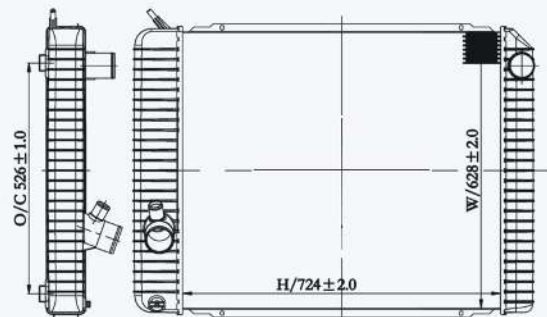

23206

CAR TYPE : International Navistar
CORE SIZE : 724×628×56
OE NO.: 2593282C91/2593282C92/2593282C93/2593283C91/
2593283C92/2593294C91
NISSENS NO.: