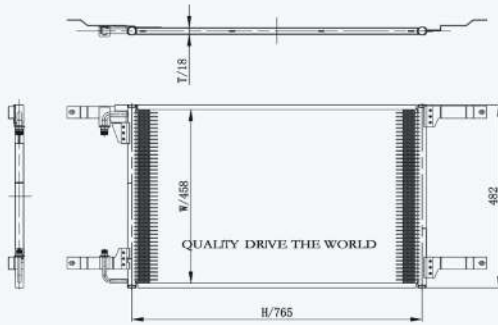

34003

CAR TYPE: freightliner condenser
CORE SIZE: 765×458×16
YEAR: 1997-2003 Various
OEM: