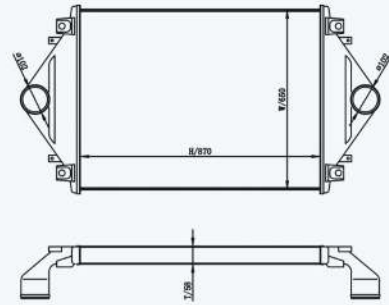

46027

CARTYPE : Volvo WG Models
CORE SIZE : 870×650×58
OE NO.: 1030124/1030156/3935364/817138/8180873/817144
NISSENS NO.: 96966