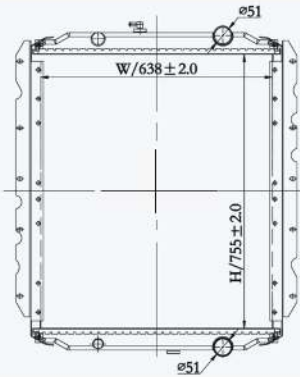

23153F

CAR TYPE : BUS RADIATOR
CORE SIZE : 755×638×56
OE NO.: 437183S/437183/SRK7183/557183/239280/SCSI239280
NISSENS NO.: