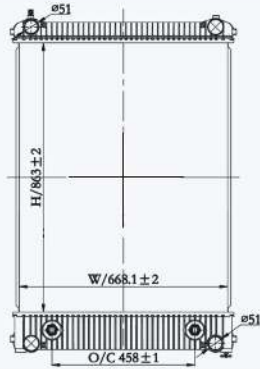

23041

CAR TYPE : Freightliner
CORE SIZE : 863×668×48
OE NO.: BHTF1578/BHTD5968/BHTF2087/239190/FRE30/
D5968/F2087/F1578/FR54
NISSENS NO.: