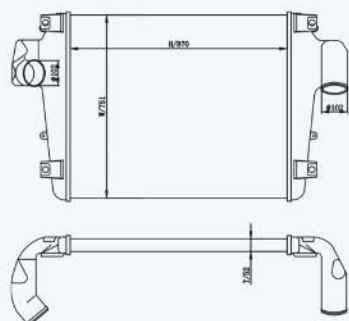

46020

CARTYPE : WIA64TES
CORE SIZE : 870×751×52
OE NO.: 1030125/817139/8181250
NISSENS NO.:

46021