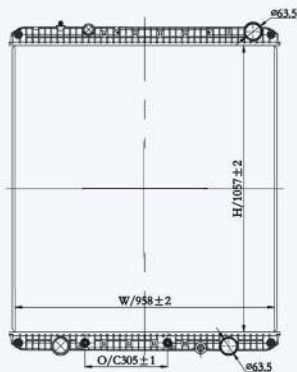

23023

CAR TYPE : Cascadia
CORE SIZE : 1057×958×56
OE NO.: FR55OC/239159/CTAVTM82733/4372435
NISSENS NO.: