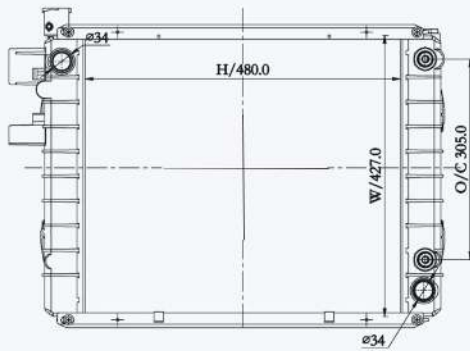

23231F

CAR TYPE : Hyster lift truck
CORE SIZE : 480×427×58
OE NO.: 580015725/052001/1736545/8504627 /2037936
NISSENS NO.: