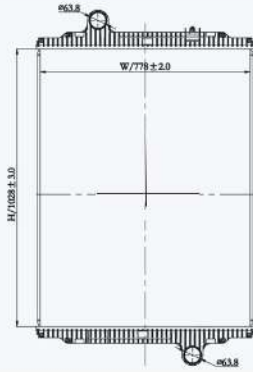

23227

CAR TYPE : Peterbilt
CORE SIZE : 1027×778×50
OE NO.: 205007/N4007001
NISSENS NO.: