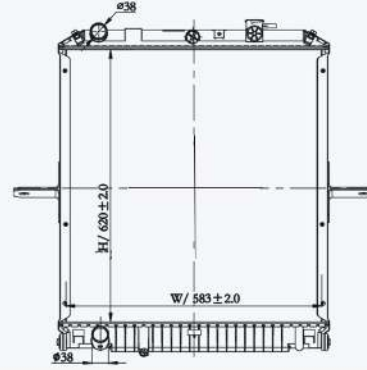

23076F

CAR TYPE : ELF 6.8T(06~Z)
CORE SIZE : 620×583×42
OE NO.:
NISSENS NO.: