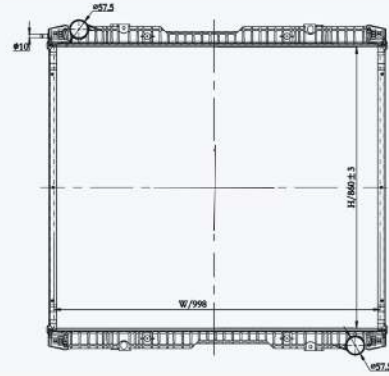

23176F

CAR TYPE : R-SERIES (04-)
CORE SIZE : 860×998×40
OE NO.: 1741588/1527653/1784616/1769997/570485/808055
NISSENS NO.: 64067A