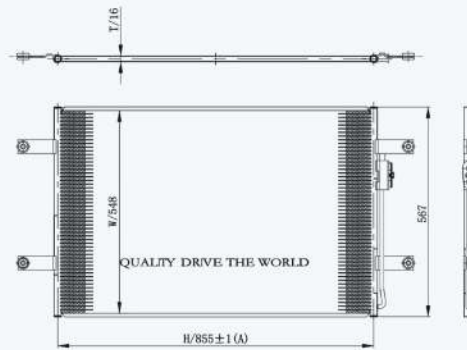

34004

CAR TYPE: freightliner Cascadia
CORE SIZE: 855×548×16
YEAR: 2008-2009
OEM: