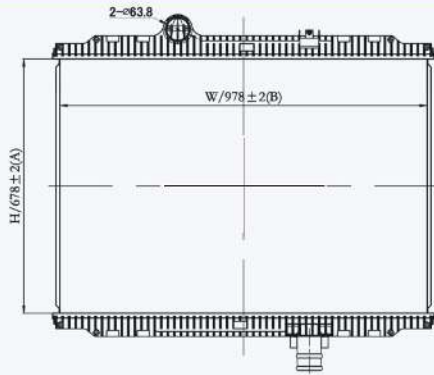

23278

CAR TYPE : Peterbilt
CORE SIZE : 678×978×48
OE NO.: 770041ST/238651/KW69SHORT/W0264001/437420437420P
NISSENS NO.: