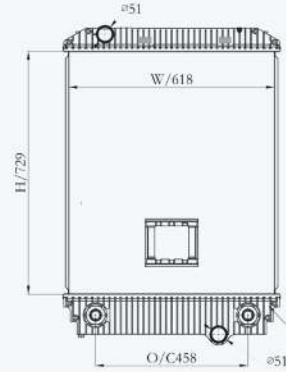

23292

CAR TYPE : 1998-2004 FL50-90
CORE SIZE : 729×618×40
OE NO.: 9800017PT/SPI20011714C
NISSENS NO.: