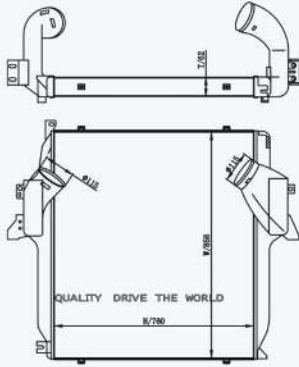

46013

CARTYPE : ACTROS (96-)
CORE SIZE : 760×858×62
OE NO.: 9425010201/9425010901/9425011001
NISSENS NO.: 96972