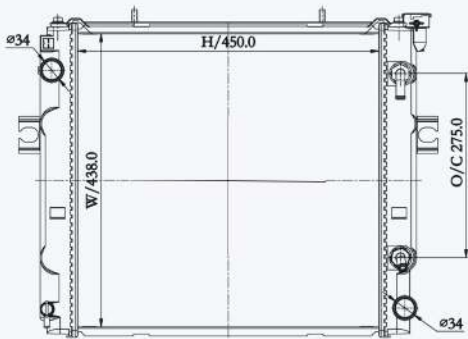

23263F

CAR TYPE : Toyota 7FD/7FD15
CORE SIZE : 450×438×50
OE NO.:
NISSENS NO.: