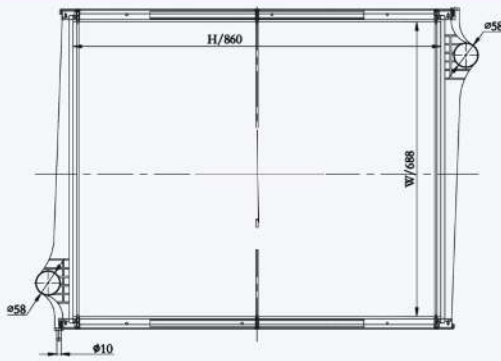

23177F

CAR TYPE : 4-SERIES (95-)/BUS
CORE SIZE : 860×688×40/48
OE NO.: 1365371/1439504/1516491/570468/570473/570482/7517001
NISSENS NO.: 64068A