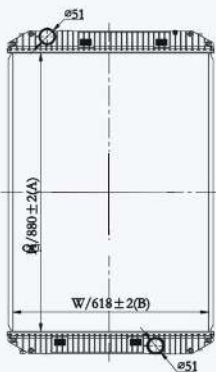

23204

CAR TYPE : Freightliner
CORE SIZE : 880×618×42
OE NO.: 800006/800006AP/800006ST/FRE06/
SPI20011706/ABPN20200117
NISSENS NO.: