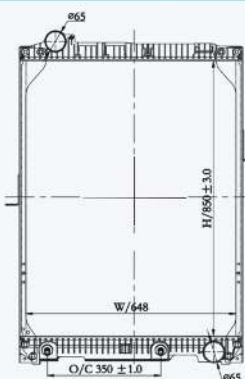

23116F

CAR TYPE : NG 90 (87-)
CORE SIZE : 850×648×56
OE NO.: 6565001003/6565001103/6565001203/6565001503/6525007001
NISSENS NO.: 62637A/62623A/62657A