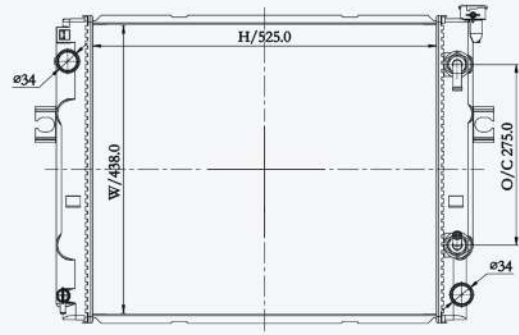

23238

CAR TYPE : Toyota lift truck
CORE SIZE : 525×438×50
OE NO.:
NISSENS NO.: