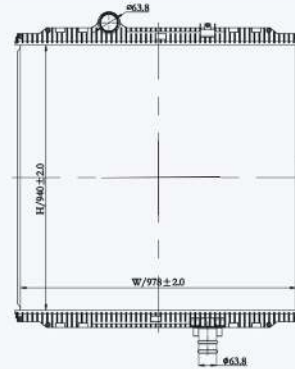

23145

CAR TYPE : Peterbilt
CORE SIZE : 940×978×48
OE NO.: F3161011121110/F3161011121120/F3161011121340/
F3161011122110
NISSENS NO.: