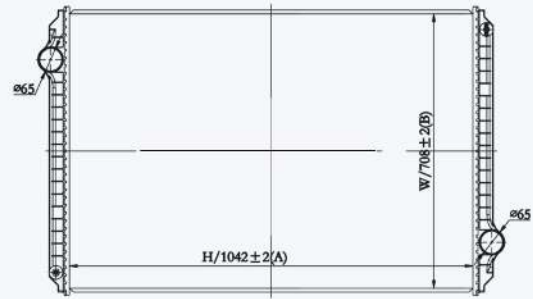

23062

CAR TYPE : Navistar 2000/5000/8X00/9X00
Series CORE SIZE : 1142×708×56
OE NO.: 1693644C91/2006981C92/1698743C92/1698845C91
NISSENS NO.: