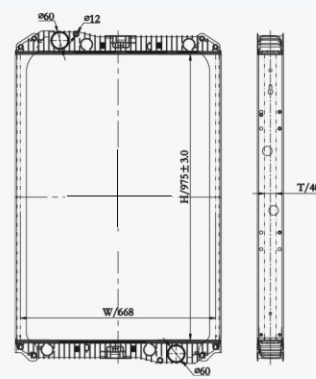

23123F

CAR TYPE : AXOR(02~)
CORE SIZE : 975×668×40
OE NO.: 940.500.07.03/940.500.06.03
NISSENS NO.: 62571/MT