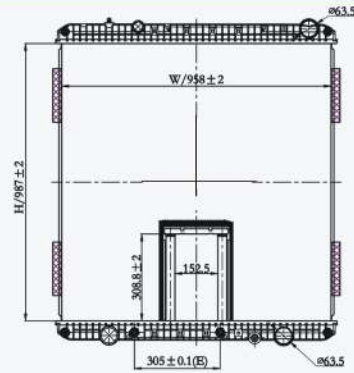

23280

CAR TYPE : Freightliner / Sterling
CORE SIZE : 987×958×56
OE NO.: 900042ST/A0527745054/A0527745056/A0527745058/
A0527745060/A0527745062/A0530033004
NISSENS NO.: