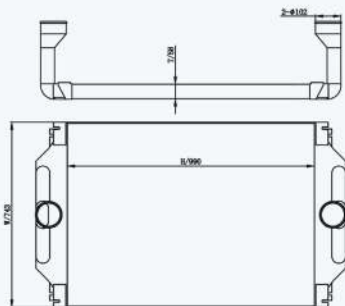

46058

CARTYPE : Peterbilt / Kenworth
CORE SIZE : 990×743×58
OE NO.: PET17715N
NISSENS NO.: