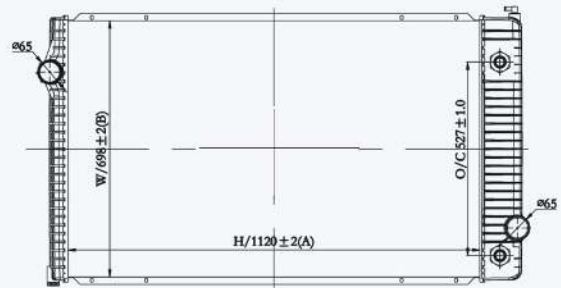

23065

CAR TYPE : International Navistar
CORE SIZE : 1120×698×56
OE NO.: 640099/640099ST/238656/2591762C91/2591762C92
NISSENS NO.: