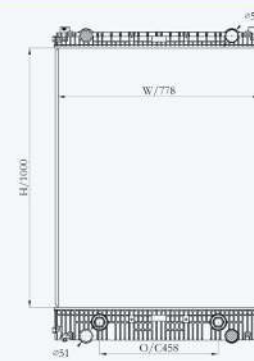

23305

CAR TYPE : Freightliner / Sterling
CORE SIZE : 1000×778×48
OE NO.: 2001-1741Northern#238790
NISSENS NO.: