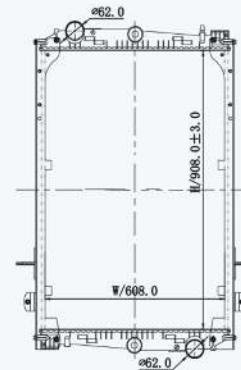

23005F

CAR TYPE : F 85 (92-)
CORE SIZE : 908×608×56
OE NO.:1241583/1265520/1265522/1628621
NISSENS NO.: 61427A