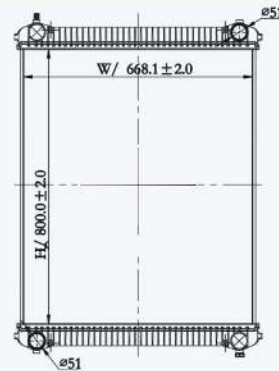

23038

CAR TYPE : Freightliner Sterling
CORE SIZE : 800×668×48
OE NO.: BHTB9705/B9705/239130/FRE41/FR8185/BHTB9696/
B9696/D9454/BHTD9454/91655
NISSENS NO.: