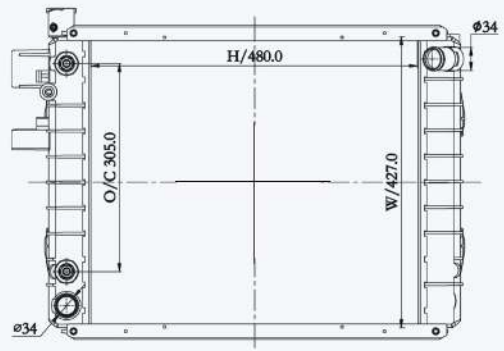

23232F

CAR TYPE : Yale lift truck
CORE SIZE : 480×427×58
OE NO.:
NISSENS NO.: