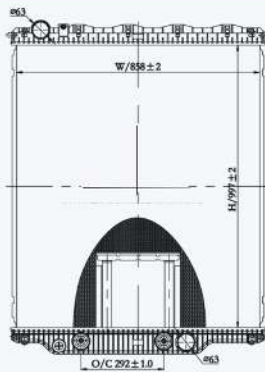

23140

CAR TYPE : Mack CH Granite Series/ Vhd Series
CORE SIZE : 997×858×50
OE NO.: 21000732/21000733/21095130
NISSENS NO.: