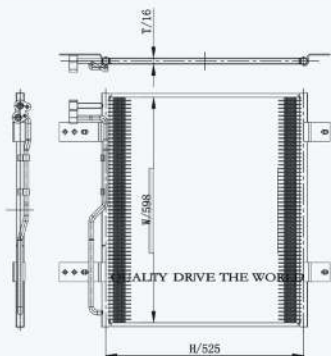

34021

CAR TYPE: International 4000 Condenser  
 CORE SIZE: 525×598×16  
 YEAR: 2002-2007  
 OEM:

34022

CAR TYPE: International Condenser  
 CORE SIZE: 525×588×16  
 YEAR: 2001-2007  
 OEM:

34023

CAR TYPE: Navistar Condenser 4000-9000  
 CORE SIZE: 830×398×16  
 YEAR: 2007-2008  
 OEM: