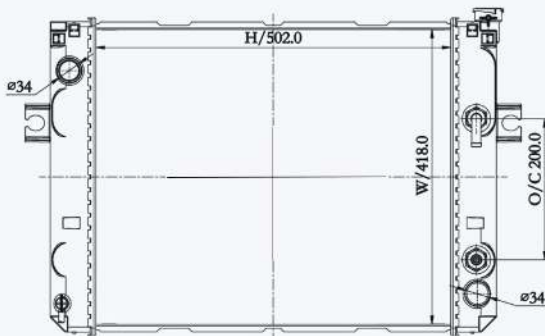

23257

CAR TYPE : Toyota 6F 2.5T/AT
CORE SIZE : 502×418×50
OE NO.:
NISSENS NO.: