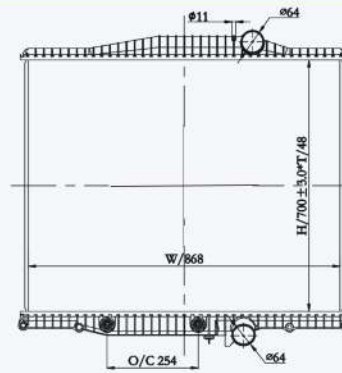

23275

CAR TYPE : Volvo
CORE SIZE : 700×868×48
OE NO.: 20461077/20498130/20498140/21138645/21138659
NISSENS NO.: