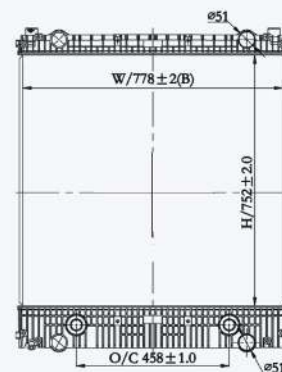

23218

CAR TYPE : Freightliner / Sterling
CORE SIZE : 752×778×48
OE NO.: 900051/238615/SCSI238615/TR8615/CR8615/FR800C/
437238/437238P
NISSENS NO.: