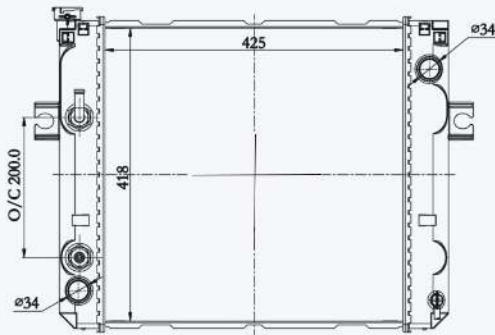

23237

CAR TYPE : Toyota lift truck
CORE SIZE : 425×418×50
OE NO.: 8508901/ACN100109/C451-060-0000
NISSENS NO.: