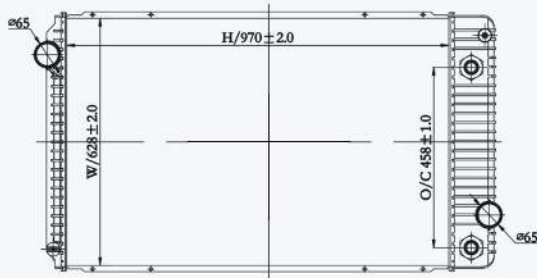

68012

CAR TYPE : International Navistar  
 CORE SIZE : 522×638×56  
 OE NO.: 1640012ST/S6412/S6412PA/NAV12/BT7365WC/  
 BTC7365WC/7365WC/238678  
 NISSENS NO.:

23191

CAR TYPE : International Navistar  
 CORE SIZE : 970×628×58  
 OE NO.: S6414/SRM640014ST/FLX000759/IN7412/  
 CTAVTU81423/CTAVTM81423/CTVTM81423  
 NISSENS NO.: