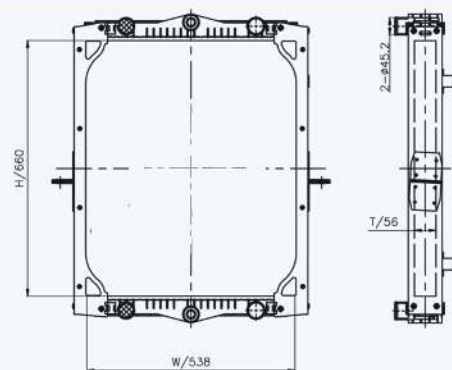

23317F

CAR TYPE : LF 55 (01-)
CORE SIZE : 660×538×56
OE NO.: NRF519744
NISSENS NO.:

DAF