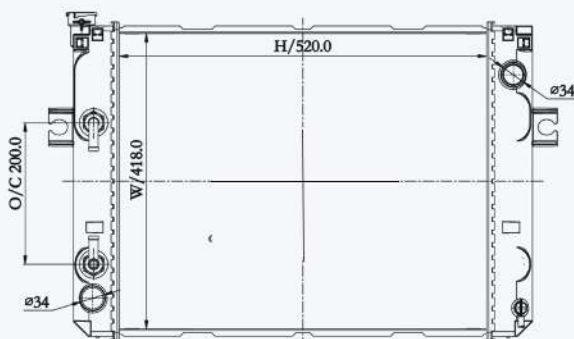

23259

CAR TYPE : Toyota lift truck AT
CORE SIZE : 520×418×50
OE NO.:
NISSENS NO.: