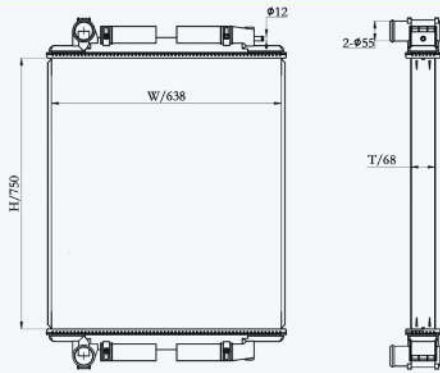

23283

CAR TYPE : BUS 0-5 OOM BUGGY 01-08
CORE SIZE : 750×638×68
OE NO.: 6345010201/A634500/0102KE
NISSENS NO.: