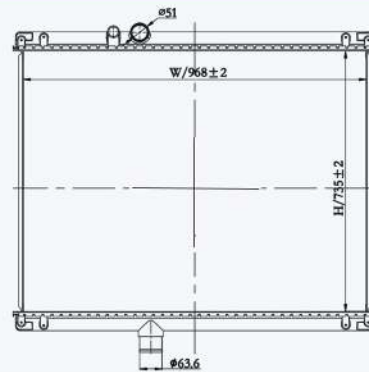

23141

CAR TYPE : Mack Truck
CORE SIZE : 735×968×50
OE NO.: 3MF5507M2/3MF5532M/20013005/239126/239376/
BT7155/MK83/44053/CVTM80533
NISSENS NO.: