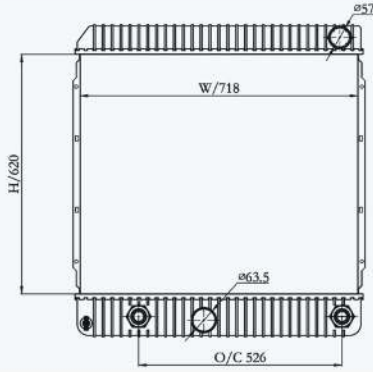

23320

CAR TYPE : International Navistar MT  
 CORE SIZE : 523×628×56  
 OE NO.:  
 NISSENS NO.:

23309

CAR TYPE : International Navistar  
 CORE SIZE : 555×628×56  
 OE NO.: 640023PT/SPI20013536  
 NISSENS NO.:

23310

CAR TYPE : International Navistar AT  
 CORE SIZE : 725×718×56  
 OE NO.: 640100PT/SCSI238725  
 NISSENS NO.:

23311

CAR TYPE : International Navistar  
 CORE SIZE : 620×718×56  
 OE NO.: 640109PT/3875749F92  
 NISSENS NO.: