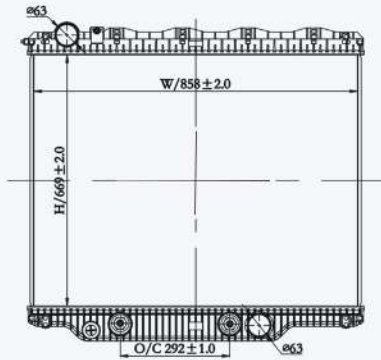

23138

CAR TYPE : Mack Truck
CORE SIZE : 669×858×48
OE NO.: 2MF559M2/21000188/21000189/21095127/21095129/
21504540/21504552/21593034
NISSENS NO.: