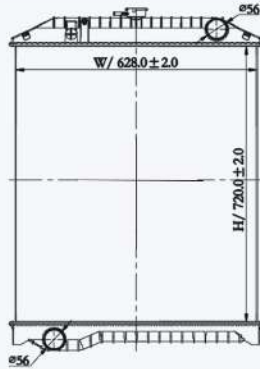

23052

CAR TYPE : Hino Ranger
CORE SIZE : 720×628×42
OE NO.: 16090-4674
NISSENS NO.: