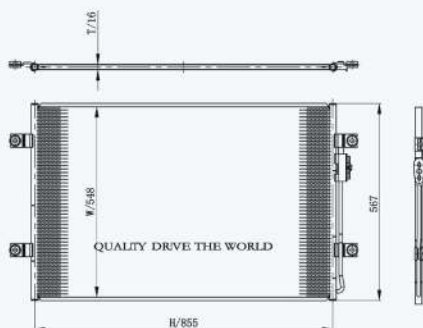

34007

CAR TYPE: freightliner/Sterling
CORE SIZE: 855×548×16
YEAR: 2008-2010
OEM: