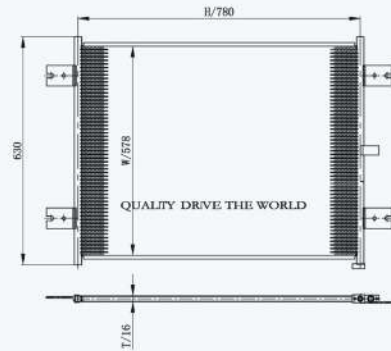

34026

CAR TYPE: Peterbilt 387 condenser
CORE SIZE: 780×578×16
YEAR: 1999-2004
OEM: