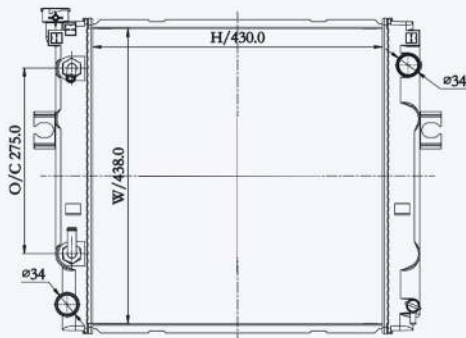

23269

CAR TYPE : Nissan/TCM lift truck
CORE SIZE : 430×438×50
OE NO.:
NISSENS NO.: