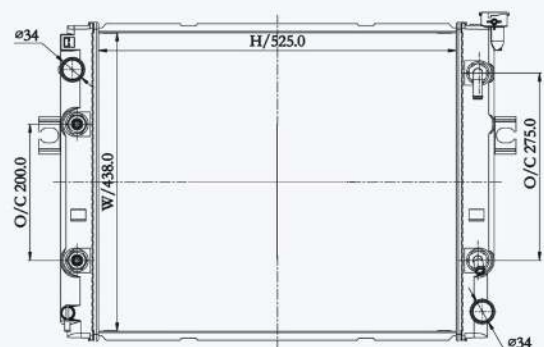

23236

CAR TYPE : Toyota lift truck
CORE SIZE : 525×438×50
OE NO.: 16410U335071/16410U336071
NISSENS NO.: