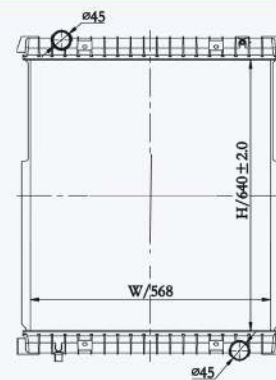

23092

CAR TYPE : EUROCARGO E18 (01-)
CORE SIZE : 640×568×40
OE NO.: 500361629
NISSENS NO.: 63332