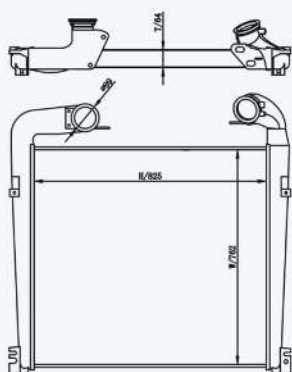

CARTYPE : ScaniaR(04-)
CORE SIZE : 825×762×62
OE NO.: 1766617/1769483/1531761/1766614/1790041/1795730
NISSENS NO.: 97029