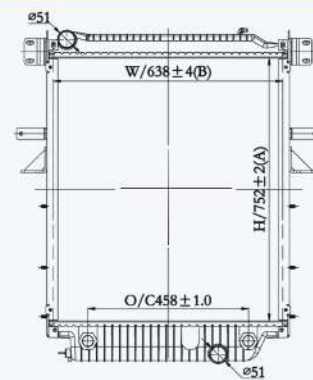

23156F

CAR TYPE : BUS RADIATOR
CORE SIZE : 752×638×56
OE NO.: 1003699/VAB1003700/VAL1003700/1003700/
VAB1040251/VAL1040251/1040251
NISSENS NO.: