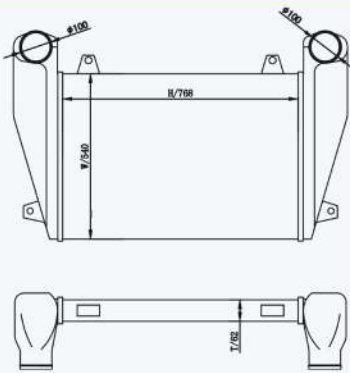

46008

CARTYPE : FL Classic / FLD-120
CORE SIZE : 768×540×62
OE NO.: FRT181106N/4856125002/4863900001/4863905001
NISSENS NO.: