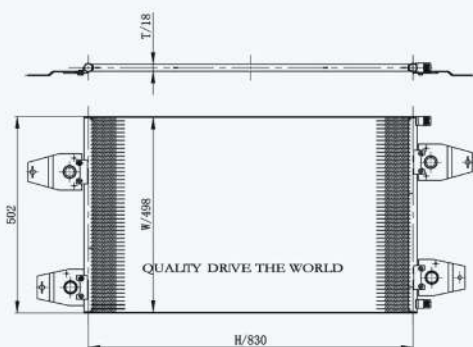

34016

CAR TYPE: Mack CH Model Condenser
CORE SIZE: 830×498×18
YEAR: 1994-1998
OEM: