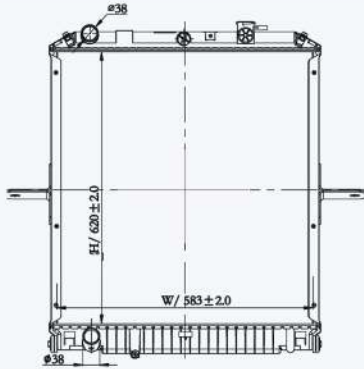

23081F

CAR TYPE : ELF 6.8T
CORE SIZE : 620×583×42
OE NO.:
NISSENS NO.: