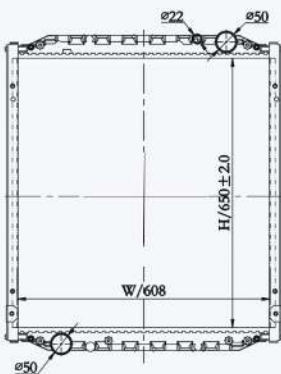

23099F

CAR TYPE : L 2000 (93-)
CORE SIZE : 650×608×56
OE NO.: 81061016002/81061016443/81061016449/81061016453/
81061016006/81061016013
NISSENS NO.: 62876A