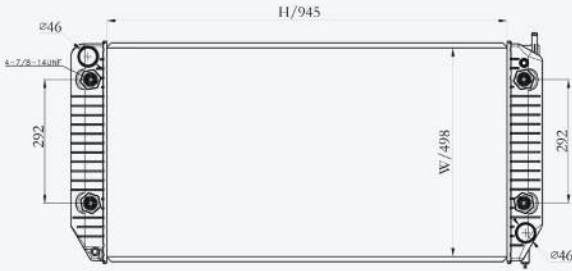

23201

CAR TYPE : CV C4500/5500/6500/GMC-TRUCK
CORE SIZE : 945×498×56
OE NO.: 239023/TR9023/SCSI239023/559023/437274P/
437274S 580033PT
NISSENS NO.: