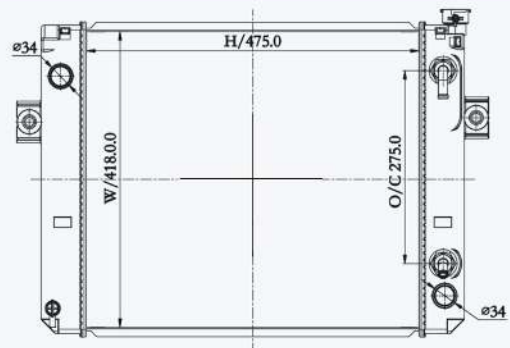

23234

CAR TYPE : Yale lift truck
CORE SIZE : 475×418×50
OE NO.:
NISSENS NO.: