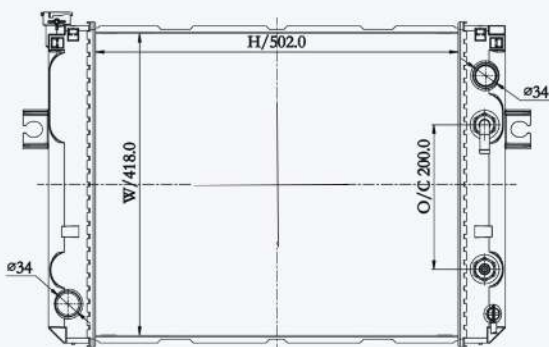

23235

CAR TYPE : Toyota lift truck
CORE SIZE : 502×418×50
OE NO.:
NISSENS NO.: