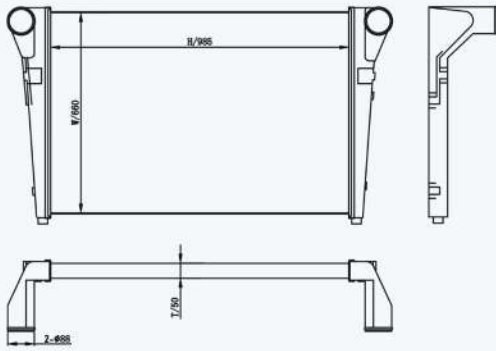

46054

CARTYPE : MACK
CORE SIZE : 985×660×50
OE NO.: MAC17315N/SPI-44013007
NISSENS NO.: