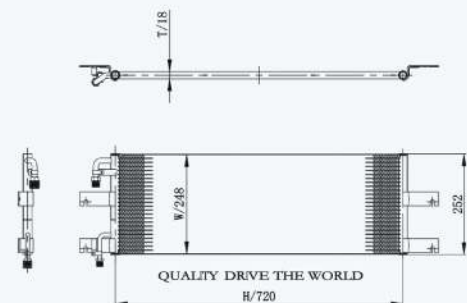

34006

CAR TYPE: freightliner FLA/FLD
CORE SIZE: 720×248×18
YEAR: 1992-1999
OEM: