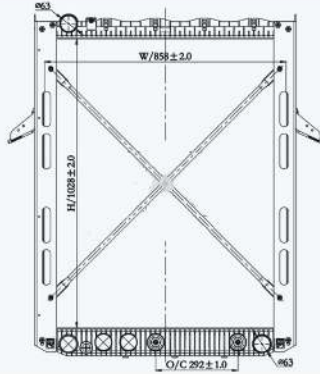

23186F

CAR TYPE : Volvo  
 CORE SIZE : 1028×858×48  
 OE NO.: 21298076/21504536/21504548/21593032/21593038/  
 85111310/85111314/85125539  
 NISSENS NO.:

23187

CAR TYPE : Volvo  
 CORE SIZE : 1028×858×48  
 OE NO.: 20585504/20585506/376761691  
 NISSENS NO.: