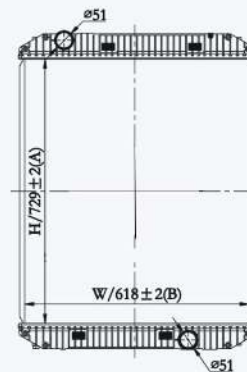

23211

CAR TYPE : Freightliner
CORE SIZE : 729×618×42
OE NO.: A0516059000/A0516059001/A0516059002/A0516059003
/A0516059006/A0516059007/A0516059008
NISSENS NO.: