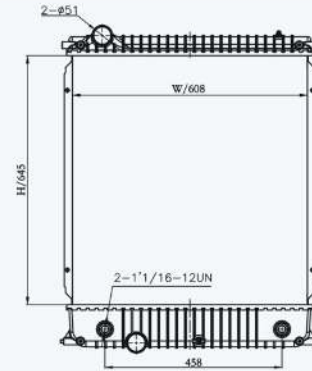

23325

CAR TYPE : FORD - CF500,CF600,CF700,CF800/2009-2008
CORE SIZE : 645×608×56
OE NO.: 2587286C91/8942A
NISSENS NO.: