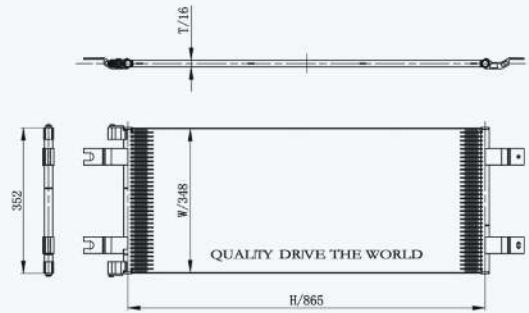

34012

CAR TYPE: Kenworth T300 condenser Block Fittings
CORE SIZE: 865×348×16
YEAR: 2005-2007
OEM: