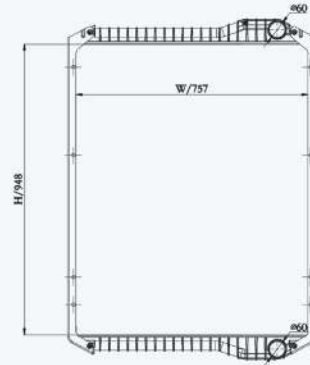

23059F

CAR TYPE : HINO700/420T
CORE SIZE : 948×757×58
OE NO.:
NISSENS NO.: