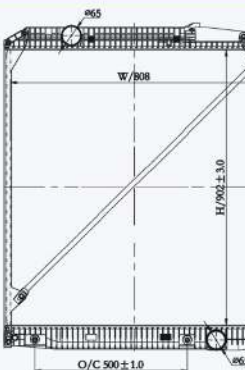

23114F

CAR TYPE : ACTROS
CORE SIZE : 902×808×40/48
OE NO.: 9425001003/9425001603/A9425001003/A9425001603
NISSENS NO.: 62653A