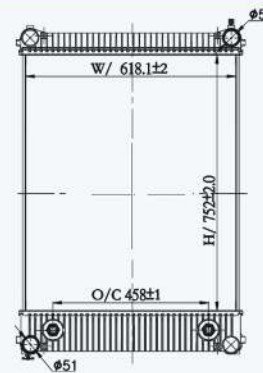

23033

CAR TYPE : Freightliner
CORE SIZE : 752×618×48
OE NO.: BHTB9384/BHT91661/BHT91653/91653/91661/B9384/
BHTB6719/B6719/BHTB9316/B9316
NISSENS NO.: