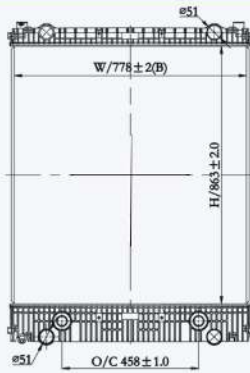

23221

CAR TYPE : Freightliner / Sterling
CORE SIZE : 863×778×48
OE NO.: 900053ST/238614/SCSI238614/TR8614/CR8614
NISSENS NO.: