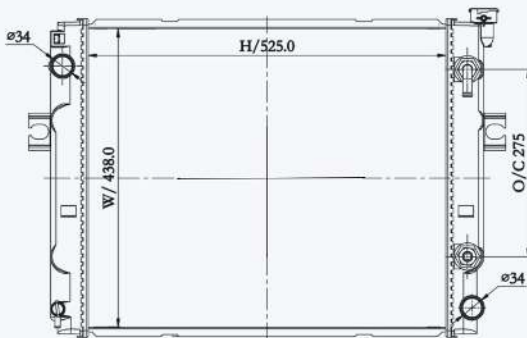

23245

CAR TYPE : Toyota lift truck AT
CORE SIZE : 525×438×50
OE NO.:
NISSENS NO.: