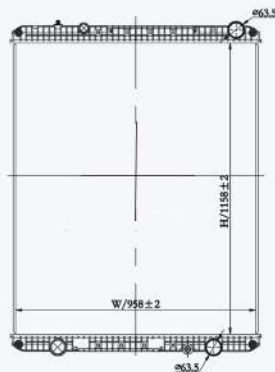

23027

CAR TYPE : Freightliner Sterling
CORE SIZE : 1158×958×56
OE NO.: 239007/0526621000/A0526616008/A0526614004/0526621004
NISSENS NO.: