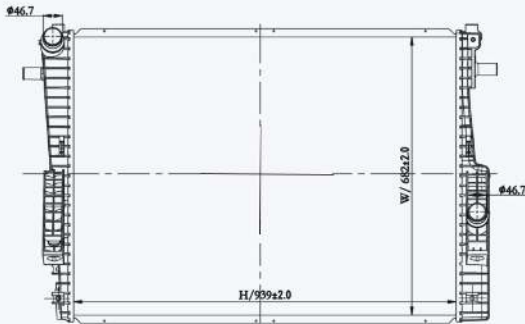

23045

CAR TYPE : Pickup F350/450
CORE SIZE : 939×682×70
OE NO.: 8C348009CB
NISSENS NO.: