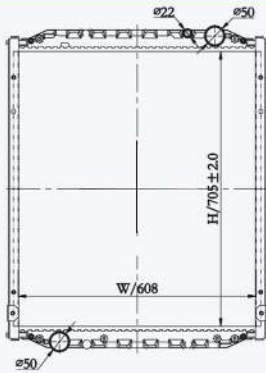

23097F

CAR TYPE : L 2000 (93-)
CORE SIZE : 705×608×56
OE NO.: 81.06101.6466/85.06101.6007
NISSENS NO.: 67220A