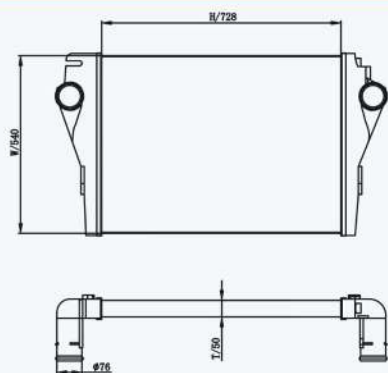

46061

CARTYPE : Freightliner
CORE SIZE : 728×540×50
OE NO.: FRT18141N/SPI-44011720
NISSENS NO.: