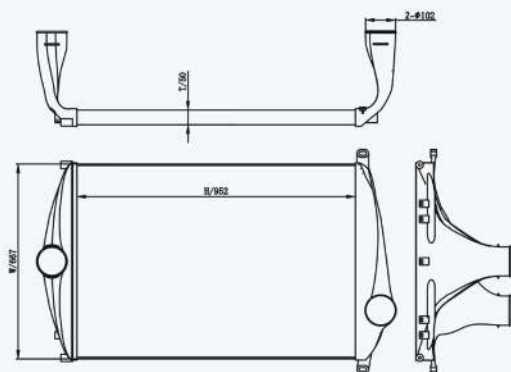

46075

CARTYPE : Freightliner
CORE SIZE : 952×667×50
OE NO.: FRT18127N/SPI-44011719
NISSENS NO.: