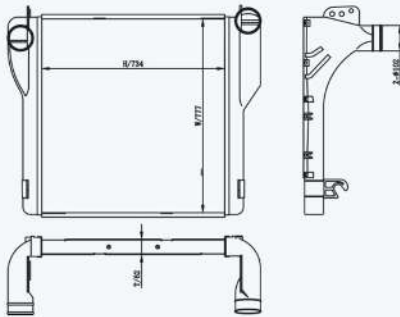

46050

CARTYPE : Peterbilt / Kenworth
CORE SIZE : 734×777×62
OE NO.: PET17712N
NISSENS NO.: