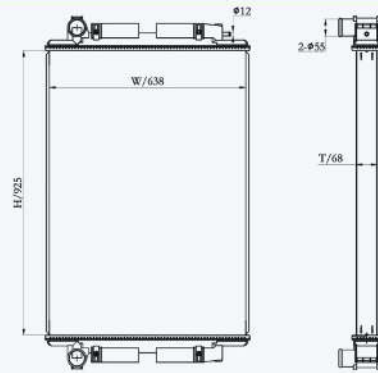

23322

CAR TYPE : MERCEDES BENZ/ Bus MT
CORE SIZE : 925×638×68
OE NO.: A634500 0102KE
NISSENS NO.: