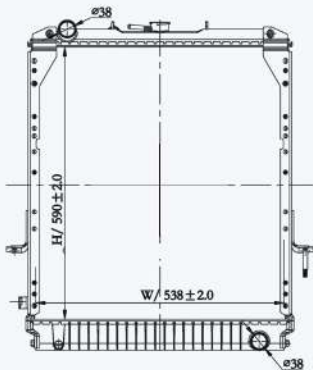

23079F

CAR TYPE :Isuzu
CORE SIZE : 590×538×42
OE NO.:
NISSENS NO.: