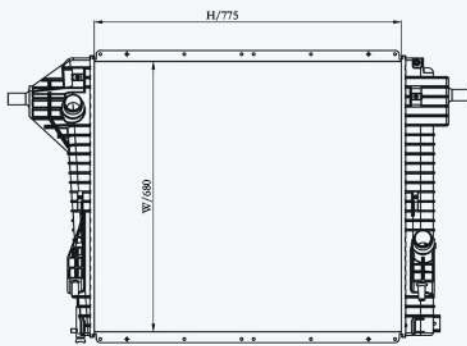

23331

CAR TYPE : 2011-2016 FORD F-Series Super Duty 6.2L V8 AT
CORE SIZE : 775×680×26
OE NO.: BC3Z8005H
NISSENS NO.: