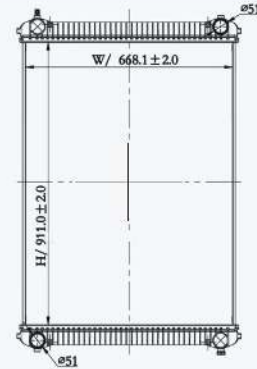

23042

CAR TYPE : Freightliner Sterling
CORE SIZE : 911×668×48
OE NO.: BHTD5969/D5969/FR73/BHTF1580/F1580/BHTE8247/
E8247/BHTE8296/E8296/F2078
NISSENS NO.: