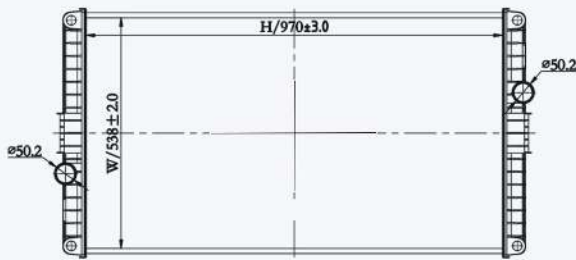

23188

CAR TYPE : Volvo B10M Bus
CORE SIZE : 970×838×50
OE NO.: 100310942/3018818/8112681/8112786/9517543/
9518422/70320667
NISSENS NO.: 65468A