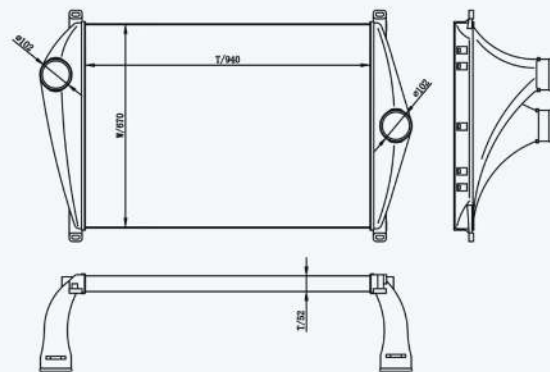

46011

CARTYPE : FL Century Class
CORE SIZE : 940×670×52
OE NO.: 0122901000/0122951000/4859600001/4859605001
NISSENS NO.: