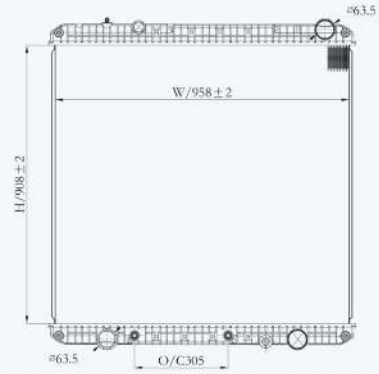

23289

CAR TYPE : Freightliner
CORE SIZE : 988×958×56
OE NO.: 1A0210810003/800104/800104PT/3S0582180003/238647
SCS1238647/TR8647/437425P
NISSENS NO.: