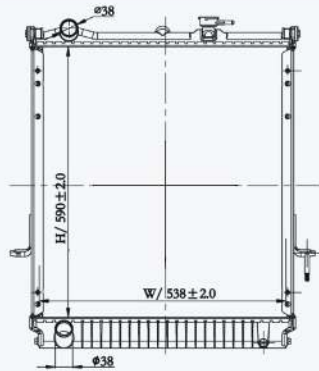

23069F

CAR TYPE : IS N Series (99~03)GMC W Series Diesel(99~03)
CORE SIZE : 590×538×42
OE NO.: 8972219732/8973543650/8973543621/8973543622/
8977300880
NISSENS NO.: