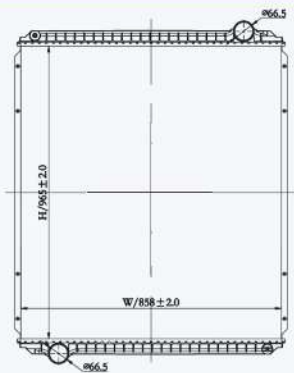

23213

CAR TYPE : Western Star
CORE SIZE : 965×858×56
OE NO.: 800013ST/8013/S8013/WES13/558013/558013A/SCSI239293
NISSENS NO.: