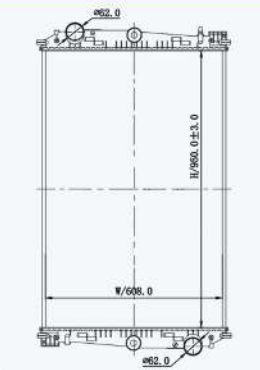

23012

CAR TYPE : XF95  
 CORE SIZE : 875×748×40  
 OE NO.: 111054-6  
 NISSENS NO.:

23013F

CAR TYPE : F95 ( 87~ )  
 CORE SIZE : 870×748×40  
 OE NO.: 393433/393434  
 NISSENS NO.: 61423

23149

CAR TYPE : DAF  
 CORE SIZE : 950×608×56  
 OE NO.:  
 NISSENS NO.: