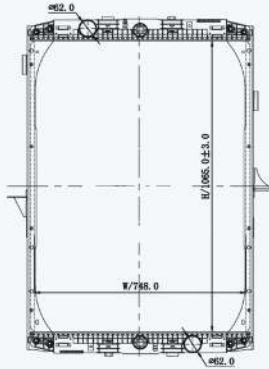

23000F

CAR TYPE : XF 95 (97-)/F 95 (87-)
CORE SIZE : 1065×748×40
OE NO.: 1326966/1617340/1617341/1364465/1858772/1858774
NISSENS NO.: 61417A/61428