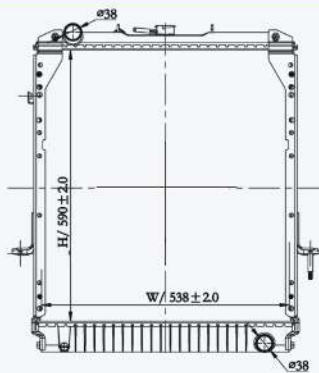

23071F

CAR TYPE :IS N Series (94~97)GMC W Series Diesel(94~97)
CORE SIZE : 590×538×42
OE NO.: 8.97128.887.0/8.97128.888.0
NISSENS NO.: