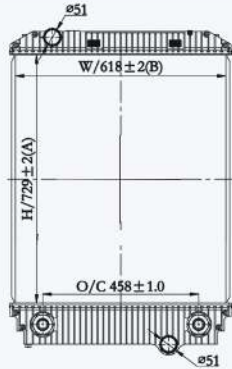

23212

CAR TYPE : Freightliner
CORE SIZE : 729×618×42
OE NO.: 800010/800010AP/800010ST/8010/S8010/FRE10/
BTC7194/BT7194/7194/437194P/437194S/SRK7194
NISSENS NO.: