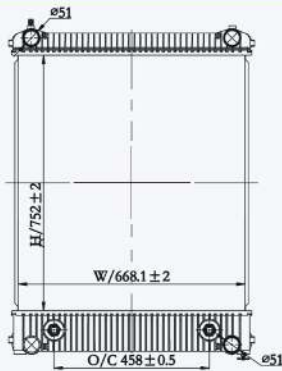

23037

CAR TYPE : Freightliner
CORE SIZE : 752×668×48
OE NO.: 437240S/BHT73814/73814/BHT74663
NISSENS NO.: