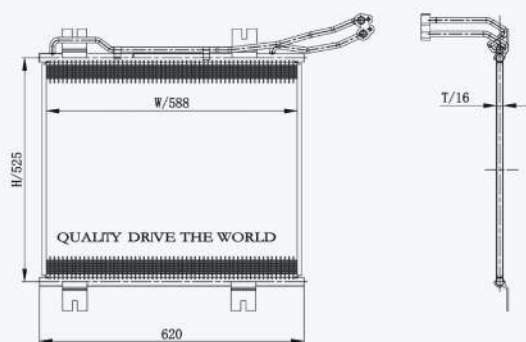

34025

CAR TYPE: Navistar 5000 Condenser
CORE SIZE: 525×588×16
YEAR: 2005-2007
OEM: