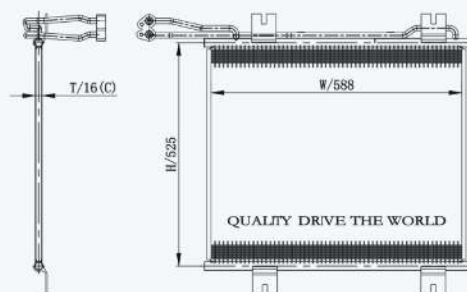

34021

CAR TYPE: International 4000 Condenser  
 CORE SIZE: 525×598×16  
 YEAR: 2002-2007  
 OEM:

34022

CAR TYPE: International Condenser  
 CORE SIZE: 525×588×16  
 YEAR: 2001-2007  
 OEM:

34023

CAR TYPE: Navistar Condenser 4000-9000  
 CORE SIZE: 830×398×16  
 YEAR: 2007-2008  
 OEM: