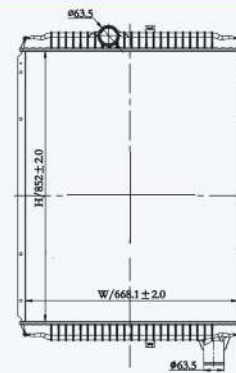

23064

CAR TYPE : Navistar 5000 SFA Series(95~)
CORE SIZE : 905×708×56
OE NO.: 640015AP/640015PT/640015ST/6415/S6415/S6415PA/
NAV15/NAV15PA
NISSENS NO.: