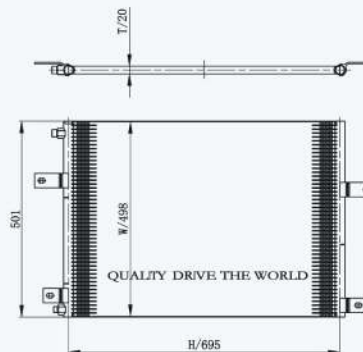

34017

CAR TYPE: Mack CX Vision Condenser
CORE SIZE: 695×498×20
YEAR: 2001-2007
OEM: