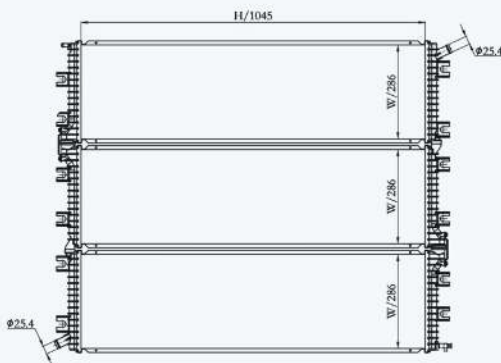

23189

CAR TYPE : INTERNATIONAL- PAYSTAR/2014-2010
CORE SIZE : 1045×286×26
OE NO.: 2604461C91/Northern #:238777
NISSENS NO.: