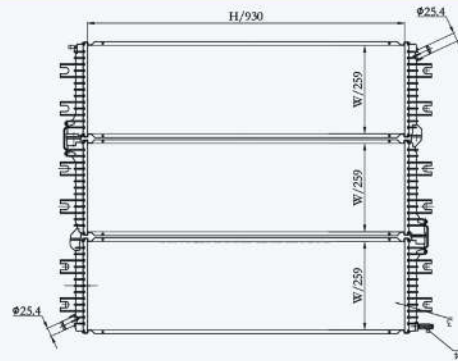

23312

CAR TYPE : INTERNATIONAL - PROSTAR/ 2016-2010
CORE SIZE : 930×259×26
OE NO.: 2604297C91/Northern #:238627/640080PT
NISSENS NO.: