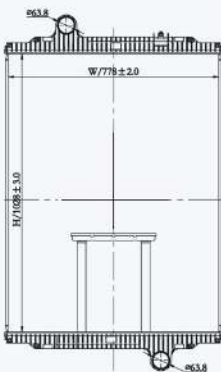

23148

CAR TYPE : 2009 PETERBILT 320 CURBTENDERSANITATION TRUCK
CORE SIZE : 1027×778×50
OE NO.: F3160961001010/F3160961001020
NISSENS NO.: