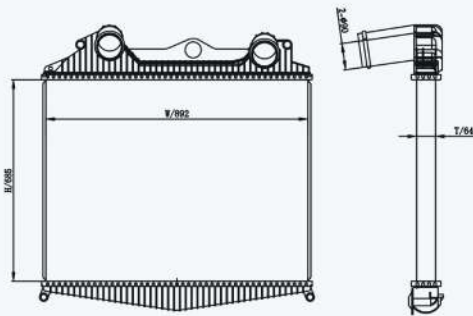

46071

CARTYPE : TGA 310/350/360/390
CORE SIZE : 685×892×64
OE NO.: 81061300171/81061300176/81061300161/81061300164
NISSENS NO.: 97015/97021