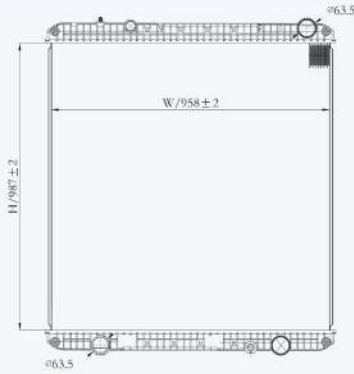

23288

CAR TYPE : Freightliner
CORE SIZE : 987×958×56
OE NO.: A0526614013
NISSENS NO.: