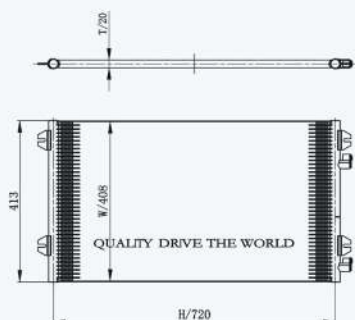

34018

CAR TYPE: Mack MRU/LEU Condenser
CORE SIZE: 720×408×20
YEAR: 2007-2011
OEM: