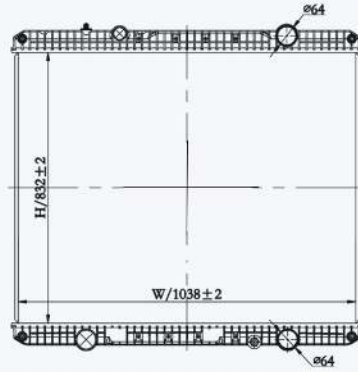

23199

CAR TYPE : Freightliner/sterling/Western Star
CORE SIZE : 832×1038×58
OE NO.: 238693/0529162000/A0529163000/0529162002/A0529163002
NISSENS NO.: