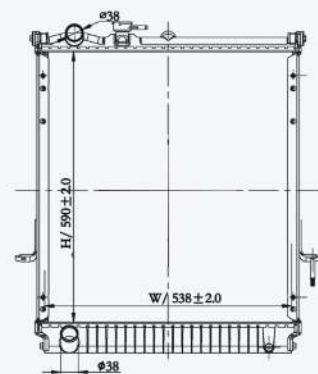

23074F

CAR TYPE :IS N Series (99~03) GMC W Series Diesel(99~03)
CORE SIZE : 590×538×42
OE NO.:
NISSENS NO.: