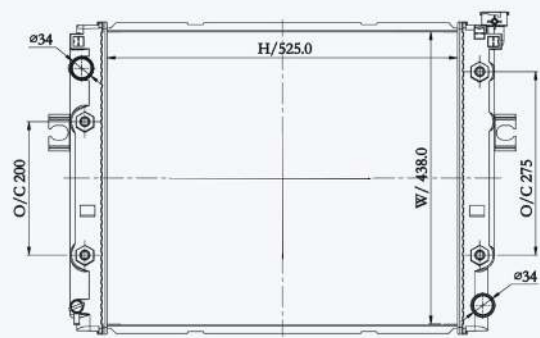

23268

CAR TYPE : Nissan  
 CORE SIZE : 450×438×50  
 OE NO.:  
 NISSENS NO.:

23269

CAR TYPE : Nissan/TCM lift truck  
 CORE SIZE : 430×438×50  
 OE NO.:  
 NISSENS NO.:

23270

CAR TYPE : Prince Model 15  
 CORE SIZE : 525×438×50  
 OE NO.:  
 NISSENS NO.: