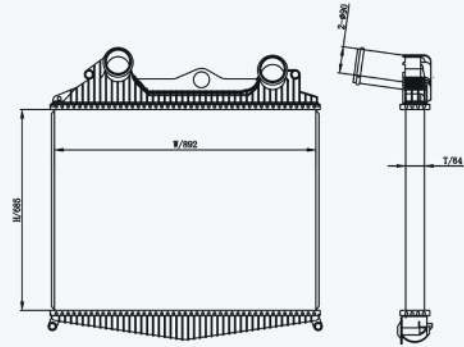

46070

CARTYPE : TGA 310/350/360/390
CORE SIZE : 685×892×64
OE NO.: 81061300156/81061300166/81061300170/81061300174
NISSENS NO.: 97014