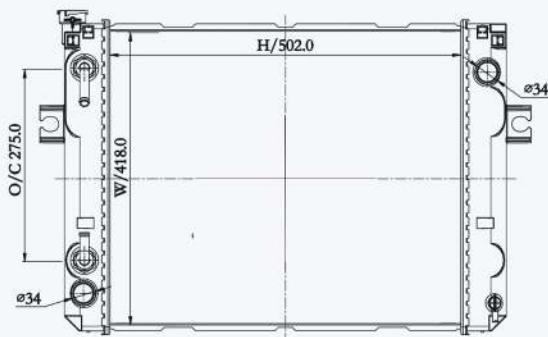

23265

CAR TYPE : TCM lift truck
CORE SIZE : 502×418×50
OE NO.:
NISSENS NO.: