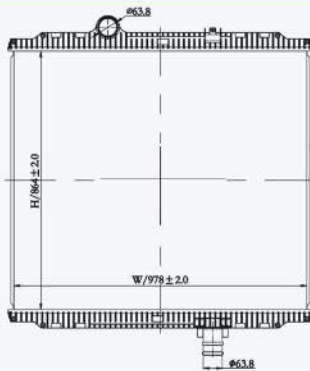

23146

CAR TYPE : Peterbilt
CORE SIZE : 864×978×48
OE NO.: F3160893104060/F3160893105050/F3160895104080/
F3160895105050
NISSENS NO.: