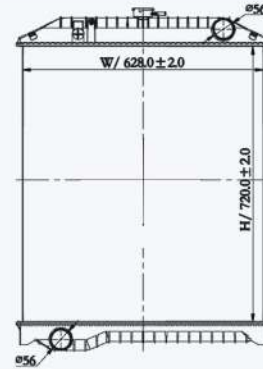

23053

CAR TYPE : HINO 17T
CORE SIZE : 720×628×42
OE NO.:
NISSENS NO.: