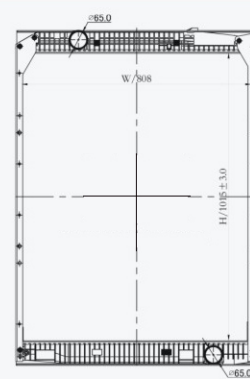

23127

CAR TYPE : Mercedes Econic(98 )  
 CORE SIZE : 666×658×56  
 OE NO.: 957.500.01.03/957.500.02.03  
 NISSENS NO.: 625502

23128F

CARTYPE : NG 90  
 CORE SIZE : 665×648×56  
 OE NO.:  
 NISSENS NO.:

23224F