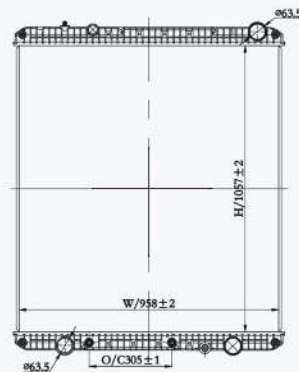

23024

CAR TYPE : Cascadia
CORE SIZE : 1057×958×56
OE NO.:
NISSENS NO.: