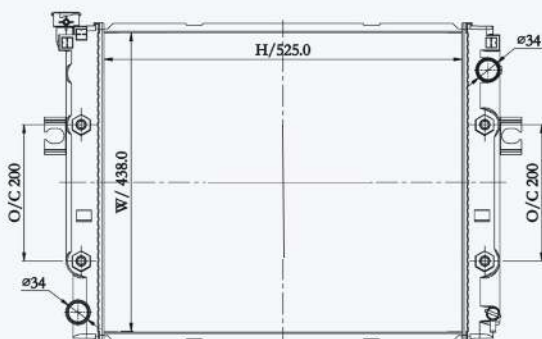

23247

CAR TYPE : Toyota lift truck AT
CORE SIZE : 525×438×50
OE NO.:
NISSENS NO.: