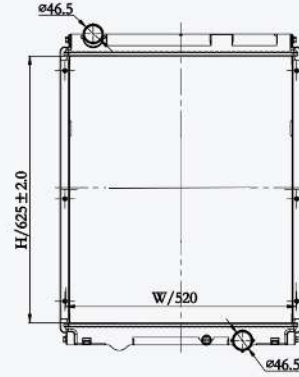

23136F

CAR TYPE : New Canter 8T
CORE SIZE : 625×520×50
OE NO.:
NISSENS NO.: