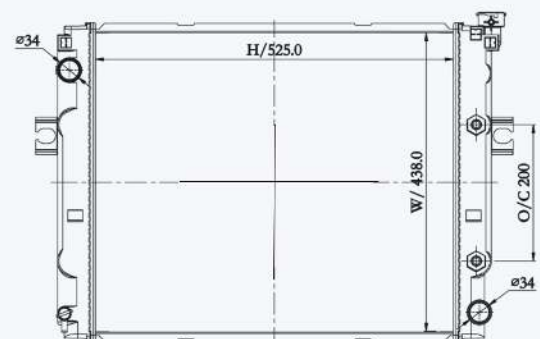

23248

CAR TYPE : Toyota lift truck AT
CORE SIZE : 525×438×50
OE NO.:
NISSENS NO.: