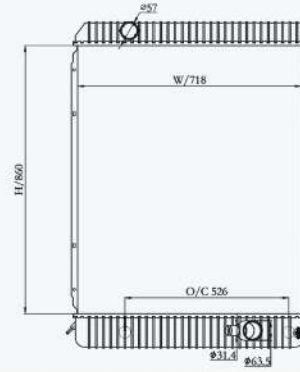

23321

CAR TYPE : International Navistar
CORE SIZE : 860×718×56
OE NO.: 640107PT/2593778C91/5A0709470000
NISSENS NO.: