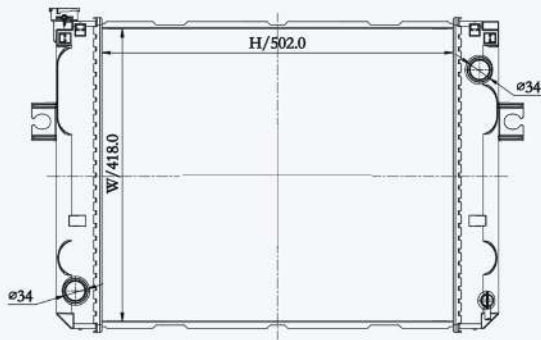

23267

CAR TYPE : Toyota lift truck MT
CORE SIZE : 502×418×50
OE NO.:
NISSENS NO.: