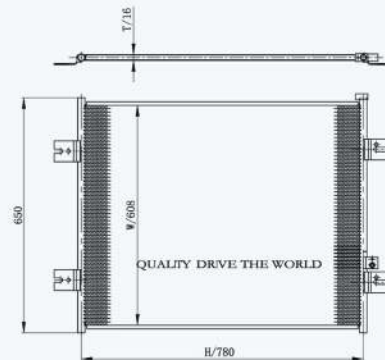

34030

CAR TYPE: Peterbilt 377/389 condenser
CORE SIZE: 780×608×16
YEAR: 2005-2008
OEM: