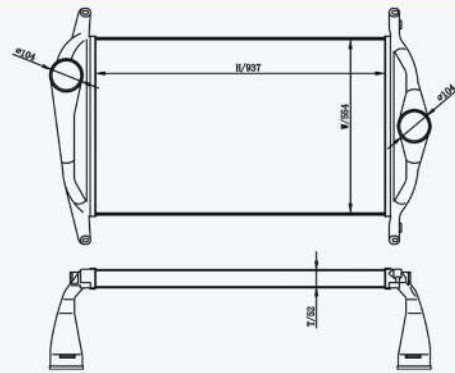

46009

CARTYPE : Cat, Cummins
CORE SIZE : 937×554×52
OE NO.: 0123394000/4867500004
NISSENS NO.: