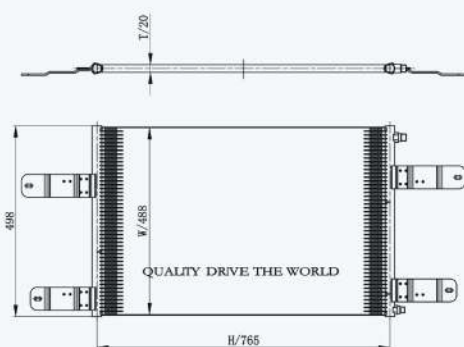

34020

CAR TYPE: Mack CH MODEL Condenser
CORE SIZE: 715×558×18
YEAR: 1994-2002
OEM: