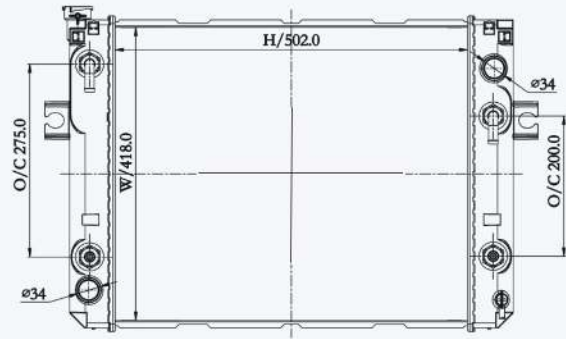

23264

CAR TYPE : TCM lift truck
CORE SIZE : 502×418×50
OE NO.:
NISSENS NO.: