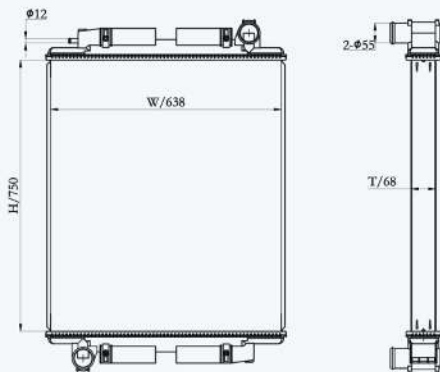

23323

CAR TYPE : MERCEDES BENZ/ MARCOPOLO TORINO
CORE SIZE : 750×638×68
OE NO.: 12086/770TM
NISSENS NO.: