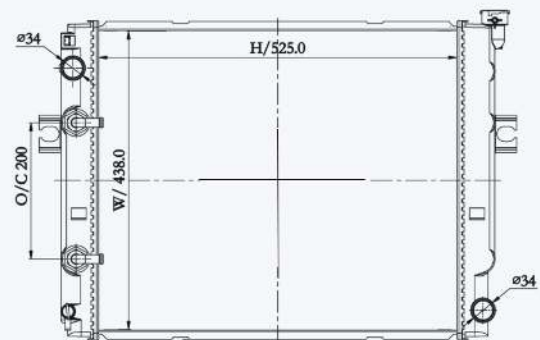

23272

CAR TYPE : Prince Model 16
CORE SIZE : 525×438×50
OE NO.:
NISSENS NO.: