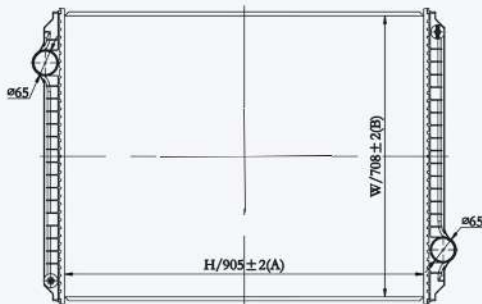

23063

CAR TYPE : Navistar 5000 SFA Series(95~)
CORE SIZE : 905×708×56
OE NO.: 1697145C91/2022218C91
NISSENS NO.: