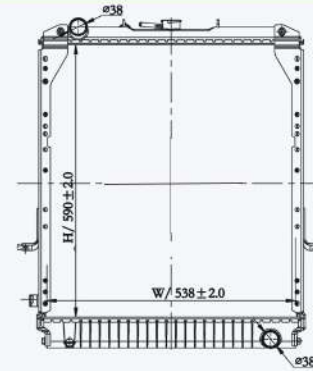

23078F

CARTYPE :IS N Series (94~96) GMC W Series Gas(94~96)
CORE SIZE : 590×538×42
OE NO.: 8.97128.881.0
NISSENS NO.: