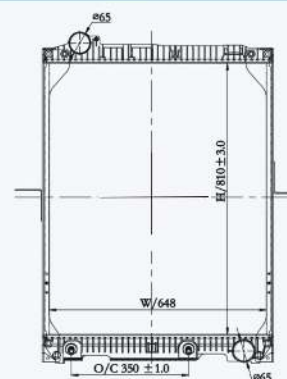

23117F

CAR TYPE : NG 90
CORE SIZE : 810×648×56
OE NO.: 6525012501/6525014101/6525014201/6525016601
NISSENS NO.: 62646A