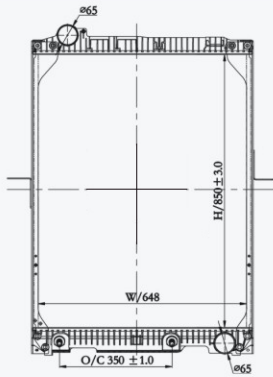

23120F

CAR TYPE : NG 90 (87-)
CORE SIZE : 850×648×56
OE NO.: 6565001003/6565001103/6565001203/6565001503/
6525007001
NISSENS NO.: 626570