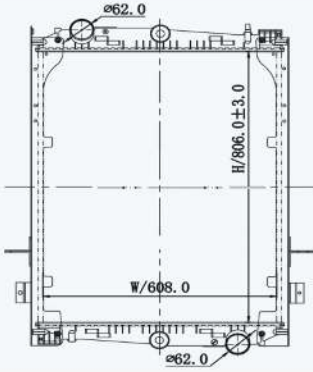

23006F

CAR TYPE : 65 CF(98-)
CORE SIZE : 806×608×56
OE NO.: 1241580/1281400/1628515/1628615/1628619/1831441
NISSENS NO.: 61440A