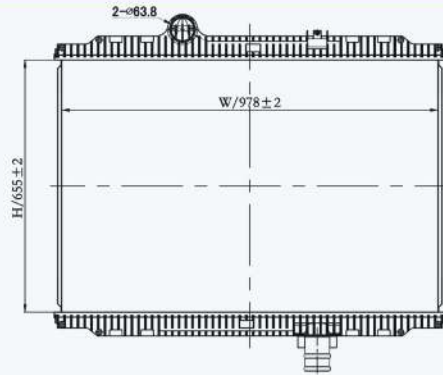

23307

CAR TYPE : Peterbilt
CORE SIZE : 655×978×48
OE NO.: 770049ST/770049PT/633RA041/RA041/205001HD205001/
20013809/SPI20013809ABPN2020013809/238651
NISSENS NO.: