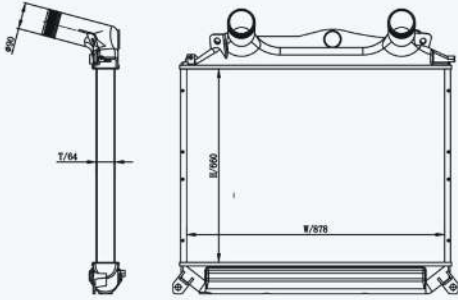

46058

CARTYPE : Peterbilt / Kenworth  
 CORE SIZE : 990×743×58  
 OE NO.: PET17715N  
 NISSENS NO.:

46062

CARTYPE : Peterbilt / Kenworth  
 CORE SIZE : 940×746×58  
 OE NO.: PET17714N  
 NISSENS NO.:

46035