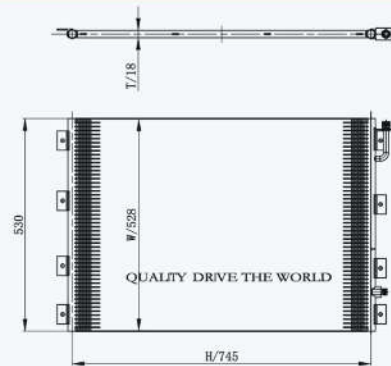

34015

CAR TYPE: Kenworth T800 condenser
CORE SIZE: 745×528×18
YEAR: 1995-2000
OEM: