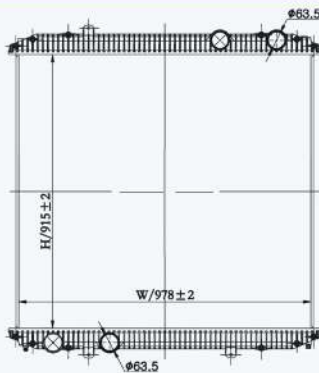

23031

CAR TYPE : Classic XL
CORE SIZE : 915×978×50
OE NO.: BHTA4726/BHTB5434/BHTB7472/BHTC0965/
BHTD9582/BHTE3758/BHTE3760/BHTE3761
NISSENS NO.: