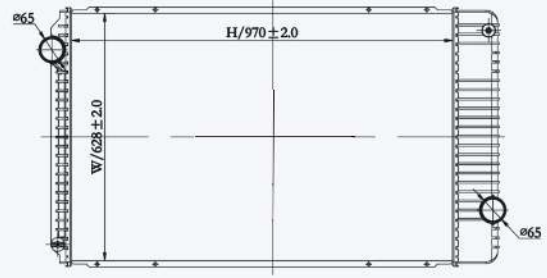

23203

CAR TYPE : International Navistar
CORE SIZE : 970×628×58
OE NO.: IN7411/437411S/238695/239289/TR9289/SCSI239289
NISSENS NO.: