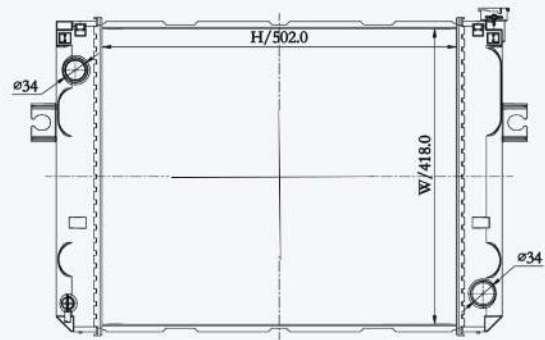

23256

CAR TYPE : Toyota 6F 2.5T/MT
CORE SIZE : 502×418×50
OE NO.:
NISSENS NO.: