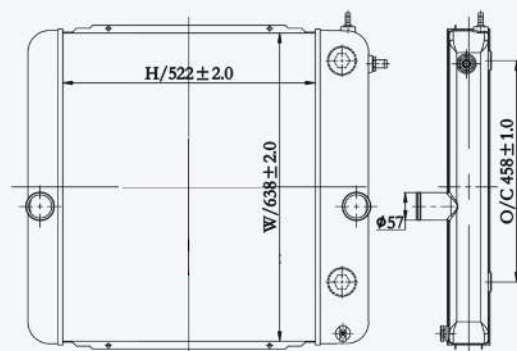

68012

CAR TYPE : International Navistar  
 CORE SIZE : 522×638×56  
 OE NO.: 1640012ST/S6412/S6412PA/NAV12/BT7365WC/  
 BTC7365WC/7365WC/238678  
 NISSENS NO.:

23191

CAR TYPE : International Navistar  
 CORE SIZE : 970×628×58  
 OE NO.: S6414/SRM640014ST/FLX000759/IN7412/  
 CTAVTU81423/CTAVTM81423/CTVTM81423  
 NISSENS NO.: