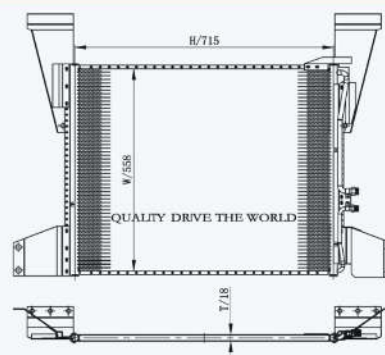

34019

CAR TYPE: Mack CH Model Condenser
CORE SIZE: 715×558×18
YEAR: 1994-1998
OEM: