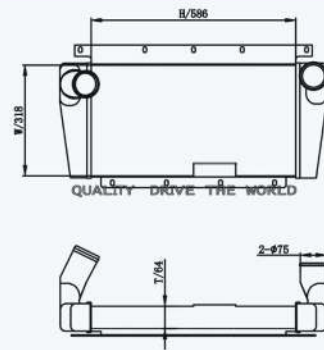

46076

CARTYPE : International / Navistar  
 CORE SIZE : 586×318×64  
 OE NO.: NAV16404N/SPI-44013504  
 NISSENS NO.:

46067

CARTYPE : Kenworth  
 CORE SIZE : 725×679×50  
 OE NO.: KEN16502N/SPI-44012501  
 NISSENS NO.: