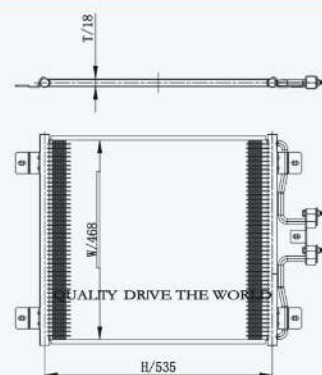

34024

CAR TYPE: Navistar 7000-7700 Series
CORE SIZE: 535×468×18
YEAR: 2002-2006
OEM: