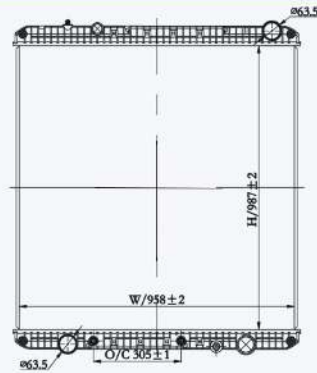

23022

CAR TYPE : Freightliner Sterling
CORE SIZE : 987×958×56
OE NO.:
NISSENS NO.: