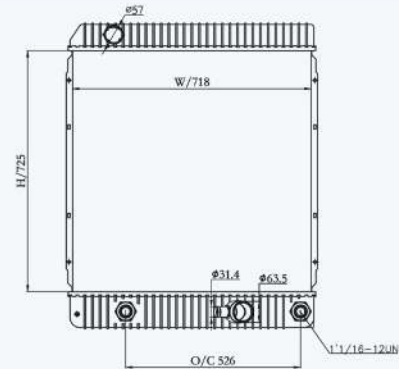

23298

CAR TYPE : International Navistar FORD F650, F750
CORE SIZE : 725×718×56
OE NO.: 640098/640098ST/615RA098/RA098/615RA098STD/
238704/SCSI238704/TR8704/437237/437237P
NISSENS NO.: