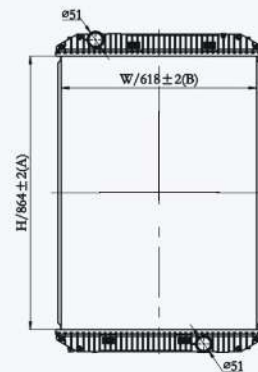

23284

CAR TYPE : FREIGHTLINER CHASSIS
CORE SIZE : 864×618×40
OE NO.: 800033/800033PT/800033ST
NISSENS NO.: