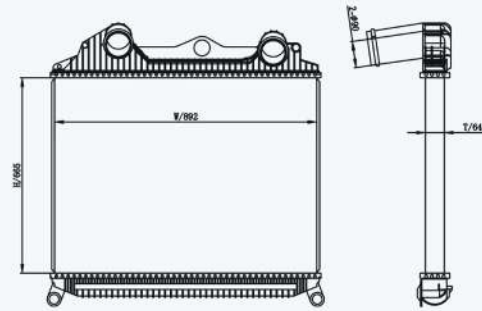

46077

CARTYPE : TGS 320/360/400/480/540 HP
CORE SIZE : 685×892×64
OE NO.: 81061300180/81061300198/81061300216
NISSENS NO.: 97034