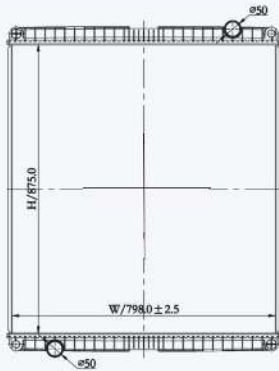

23228

CAR TYPE : Volvo Bio/BUS-11980
CORE SIZE : 875×798×50
OE NO.: 85000399/85006399/70320673/100312959
NISSENS NO.: 65483