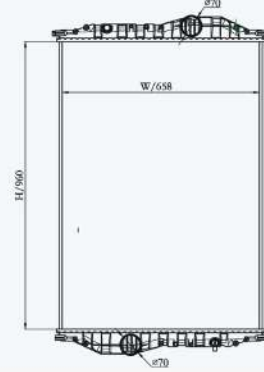

23316

CAR TYPE : MERCEDES BENZ/Auwarter Bus
CORE SIZE : 960×658×56
OE NO.: NRF:509890
NISSENS NO.: