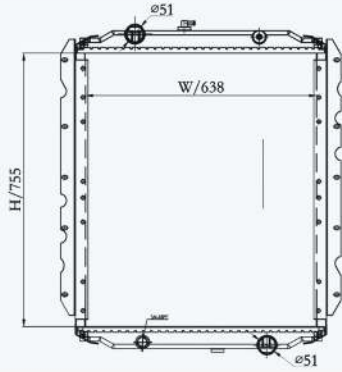

23193F

CAR TYPE : BUS RADIATOR
CORE SIZE : 755×638×56
OE NO.: 310001PT
NISSENS NO.:

B
U
S