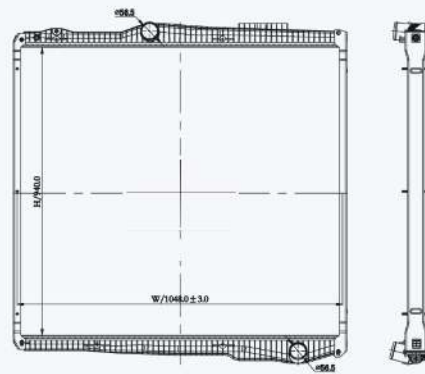

23225F

CAR TYPE : SCANIA-SERIES
CORE SIZE : 940×1048×42
OE NO.:
NISSENS NO.: