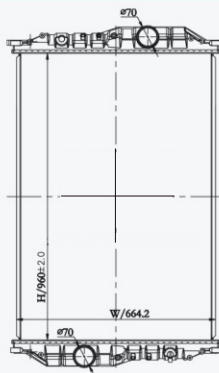

23126

CAR TYPE : Auwärter Bus /Kassbohrer Bus/Neoplan Bus/
Neoplan Cityliner/Setra Bus/Solaris Bus
CORE SIZE : 960×658×56
OE NO.: 032109920/11009035/36061016022/1663897/170922911
NISSENS NO.: 69604A