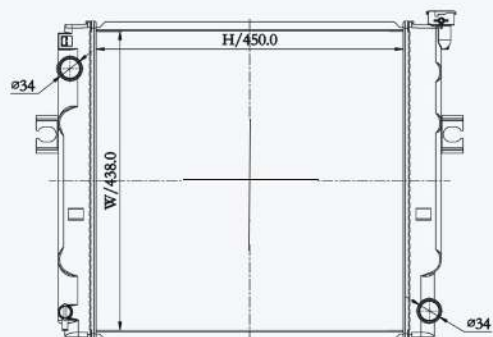

23242

CAR TYPE : Toyota lift truck MT
CORE SIZE : 450×438×50
OE NO.:
NISSENS NO.: