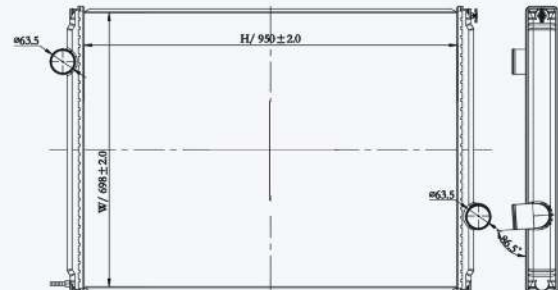

23048

CAR TYPE : Ford / Sterling
CORE SIZE : 950×698×48
OE NO.: 900025/900025PT/900025ST/S9025/9025/BTC7209/BT7209
NISSENS NO.: