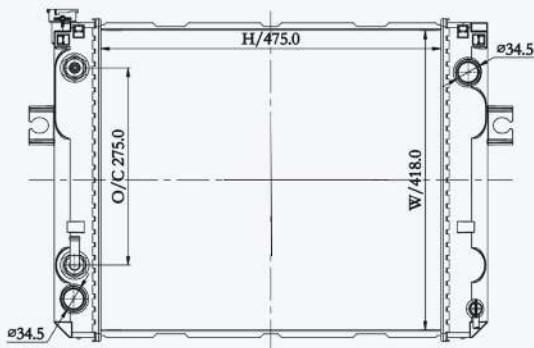

23233

CAR TYPE : Yale lift truck
CORE SIZE : 475×418×50
OE NO.: 516828/21450-FC001
NISSENS NO.: