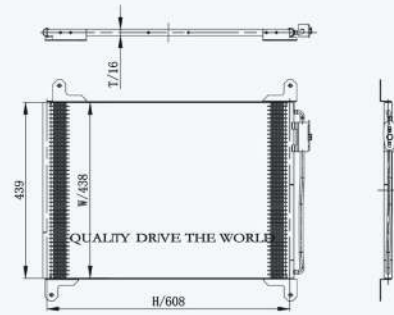

34002

CAR TYPE: freightliner M2 condenser
CORE SIZE: 608×438×76
YEAR: 2002-2010
OEM: