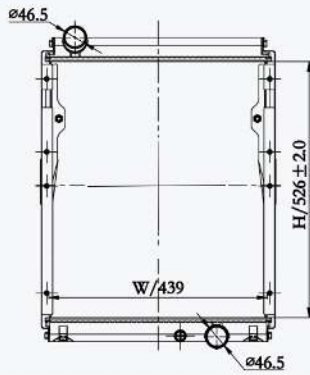

23137F

CAR TYPE : New Canter 3.5T
CORE SIZE : 526×439×50
OE NO.:
NISSENS NO.: