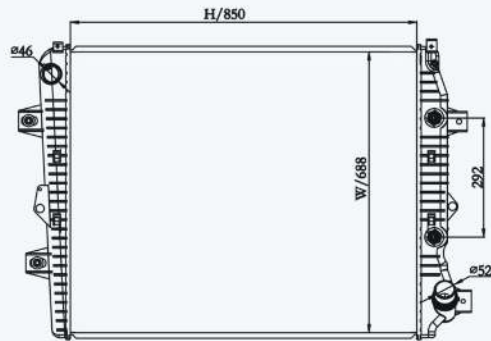

23333

CAR TYPE :11-15 Chevrolet Silverado 2500Heavy Duty,Diesel 6.6 V8
CORE SIZE : 850×688×50
OE NO.: 23172440
NISSENS NO.: