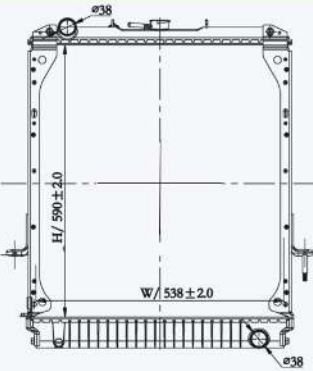

23077F

CAR TYPE :IS N Series (96~97) GMC W Series Gas(96~97)
CORE SIZE : 590×538×42
OE NO.: 8.97143.373.1
NISSENS NO.: