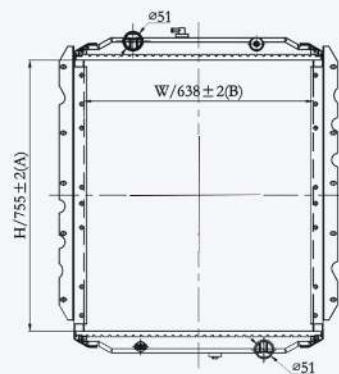

23285F

CARTYPE : 1994-2000 BLUEBIRD BUS/ TC1000
CORE SIZE : 755×638×56
OE NO.: 310002/S3102F/S3102PA/BLU02/BB7182/437182 SRK7182/
FLX001003/239279/SCSI239279/TR9279/CR9279
NISSENS NO.: