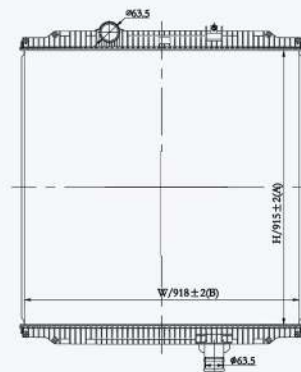

23208

CAR TYPE : Peterbilt
CORE SIZE : 915×978×48
OE NO.: F3160921101320/F3160921111320/F3160922101320/
F3160922111520
NISSENS NO.: