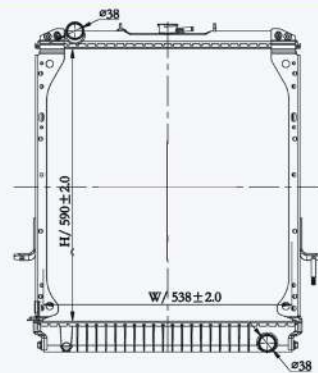

23072F

CAR TYPE :IS N Series (97~02)GMC W Series Gas(97~02)
CORE SIZE : 590×538×42
OE NO.: 8.97179.328.2/8.97214.669.0/8.97222.913.1
NISSENS NO.: