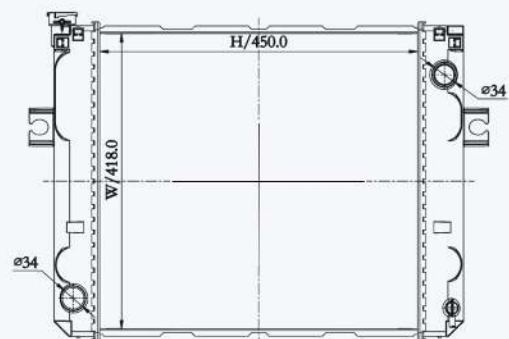

23260

CAR TYPE : Toyota lift truck MT
CORE SIZE : 450×418×50
OE NO.:
NISSENS NO.: