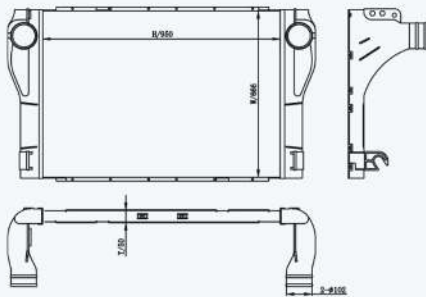

46052

CARTYPE : Peterbilt / Kenworth
CORE SIZE : 950×666×50
OE NO.: PET17718N
NISSENS NO.: