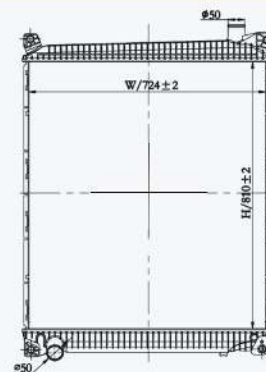

23143

CAR TYPE : Mack CX Vision
CORE SIZE : 810×724×50
OE NO.: 3MF515/3MF5541M/D0090
NISSENS NO.:

M
A
C
K