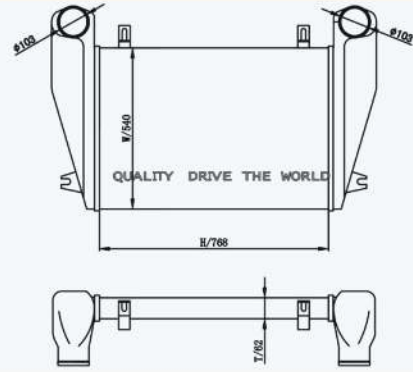

46007

CARTYPE : FLD120
CORE SIZE : 768×540×62
OE NO.:4850001/6815010101/4854200001
NISSENS NO.: