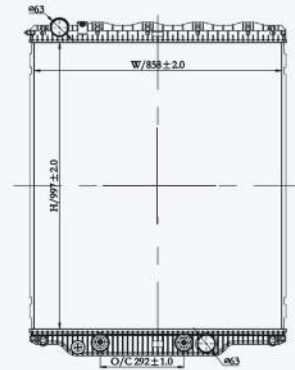

23139

CAR TYPE : Mack Truck
CORE SIZE : 997×858×48
OE NO.: 21000184/21000185/21095128/21504538/21504550
NISSENS NO.: