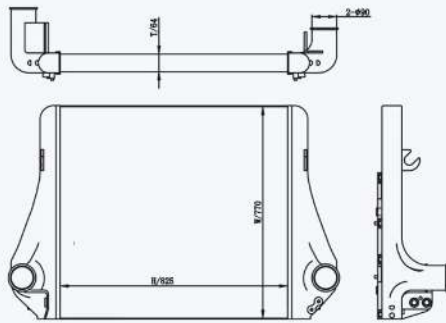

46066

CARTYPE : Volvo
CORE SIZE : 825×770×64
OE NO.: VOL18822N
NISSENS NO.: