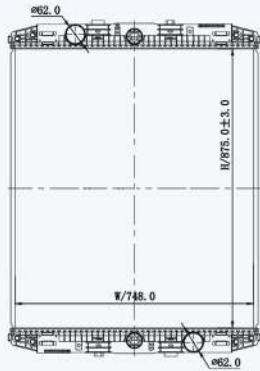

23012

CAR TYPE : XF95
CORE SIZE : 875×748×40
OE NO.: 111054-6
NISSENS NO.: