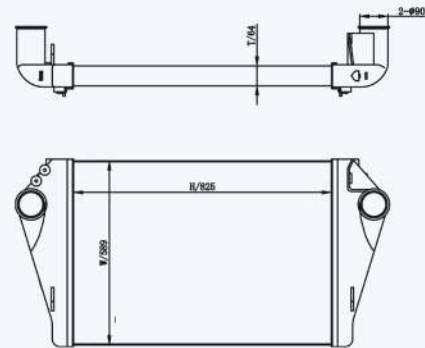

46057

CARTYPE : MACK
CORE SIZE : 825×589×64
OE NO.: MAC17329N
NISSENS NO.: