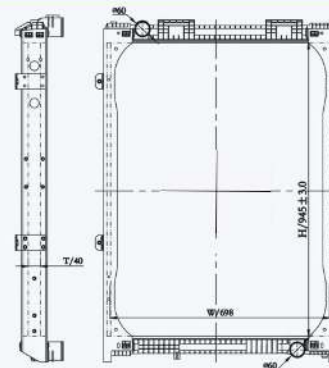

23104F

CAR TYPE : F 2000 (94-)
CORE SIZE : 945×698×40
OE NO.: 881061016437
NISSENS NO.: 628700