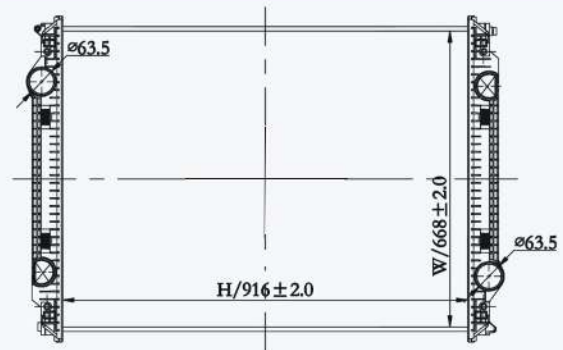

23210

CAR TYPE : Freightliner
CORE SIZE : 916×668×50
OE NO.: 0516397003/0525990000/0525990002/
A0525995000/A0525995002
NISSENS NO.: