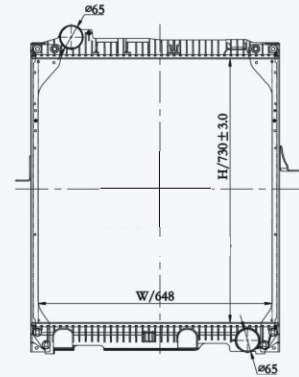

23121F

CAR TYPE : NG 90
CORE SIZE : 730×648×56
OE NO.: 652.501.44.01/652.501.45.01
NISSENS NO.: 62639A