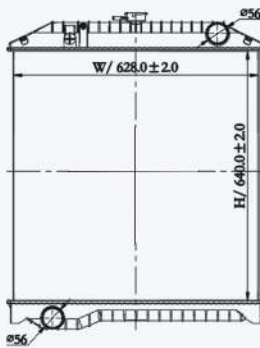

23054

CAR TYPE : Ranger KC-FD1J
CORE SIZE : 640×628×42
OE NO.: 16090-4634
NISSENS NO.: