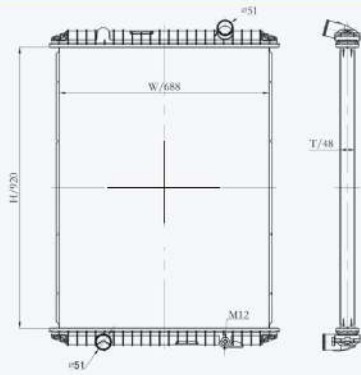

23194

CAR TYPE : MACK-VISION/ 2004-1999  
 CORE SIZE : 920×688×48  
 OE NO.: 3MF5529M/730008PT/Northern #:238633  
 NISSENS NO.:

M  
A  
C  
K

23144

CAR TYPE : Peterbilt  
 CORE SIZE : 1090×978×48  
 OE NO.: TR8631/SCSI238631/437440S/CTVTM83213/  
 CTVTU83213/RADPE109  
 NISSENS NO.: