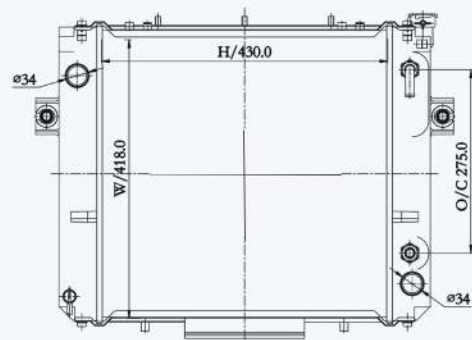

23262F

CAR TYPE : Toyota lift truck AT
CORE SIZE : 430×418×50
OE NO.:
NISSENS NO.: