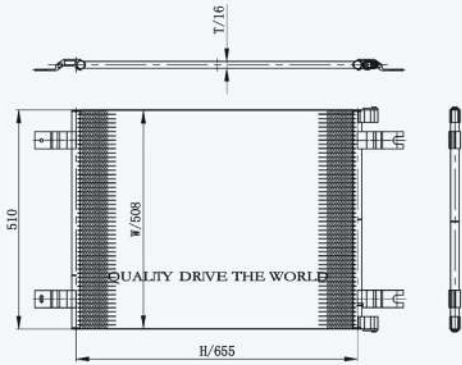

34024

CAR TYPE: Navistar 7000-7700 Series  
 CORE SIZE: 535×468×18  
 YEAR: 2002-2006  
 OEM:

34025

CAR TYPE: Navistar 5000 Condenser  
 CORE SIZE: 525×588×16  
 YEAR: 2005-2007  
 OEM:

34011

CAR TYPE: Kenworth  
 CORE SIZE: 655×508×16  
 YEAR: 2005-2008  
 OEM: