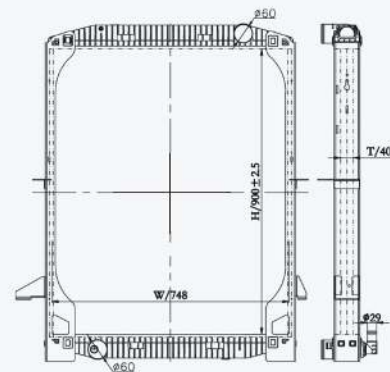

23088F

CARTYPE : EUROSTAR (93-)
CORE SIZE : 900×748×40
OE NO.: 99488785/500 326 345/500348263
NISSENS NO.: 63334