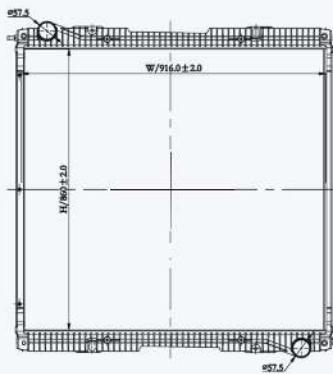

23179F

CAR TYPE : P-SERIES (04-)/BUS
CORE SIZE : 860×916×42
OE NO.:
NISSENS NO.: