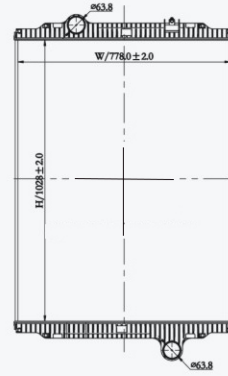

23174

CAR TYPE : Kenworth  
 CORE SIZE : 1028×778×50  
 OE NO.: F3160881103410/F3160881104110/F3160881111100/  
 F3160881112100/F3160881113110  
 NISSENS NO.:

23330

CAR TYPE : 97-07 Kenworth T2000  
 CORE SIZE : 970×838×56  
 OE NO.: 650005PT  
 NISSENS NO.: