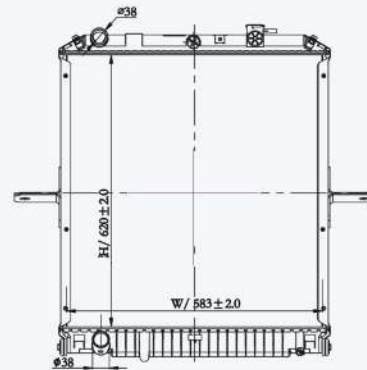

23078F

CARTYPE :IS N Series (94~96) GMC W Series Gas(94~96)  
CORE SIZE : 590×538×42  
OE NO.: 8.97128.881.0  
NISSENS NO.:

23079F

CAR TYPE :Isuzu  
CORE SIZE : 590×538×42  
OE NO.:  
NISSENS NO.:

23080F

CAR TYPE : IS N Series (03~05) GMC W Series Diesel(03~05)  
CORE SIZE : 620×583×42  
OE NO.: 8.97333.140.0/8.97333.141.0  
NISSENS NO.: