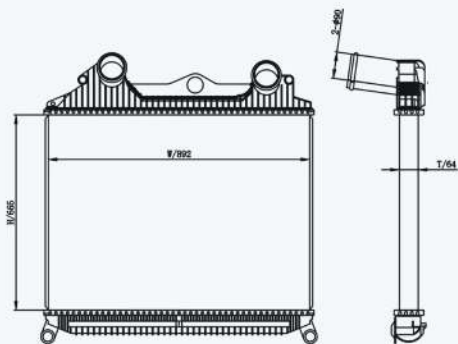

46074

CARTYPE : TG-X 360/400 HP 02-
CORE SIZE : 665×892×64
OE NO.: 81061300179/81061300197/81061300231
NISSENS NO.: 97049

MAN