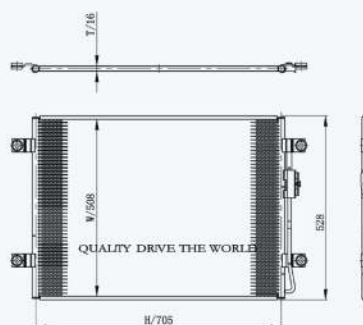

34010

CAR TYPE: freightliner M2 condenser
CORE SIZE: 705×508×16
YEAR: 2008-2010
OEM: