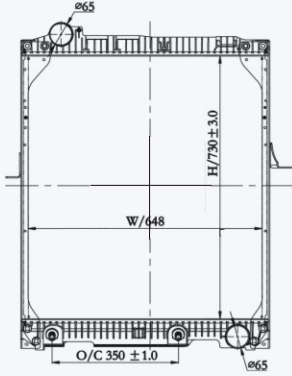

23118F

CAR TYPE : NG 90
CORE SIZE : 730×648×56
OE NO.: 6525014501/6525016501/6555000103/6555000403/6555002103
NISSENS NO.: 62643A