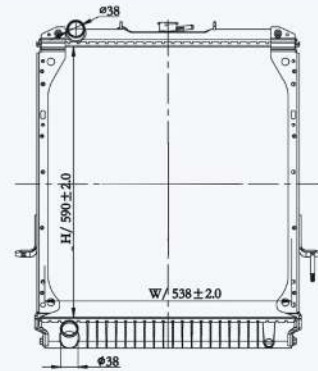

23070F

CAR TYPE :IS N Series (98~)GMC W Series Diesel(98~)
CORE SIZE : 590×538×42
OE NO.: 8.97177.373.1
NISSENS NO.: