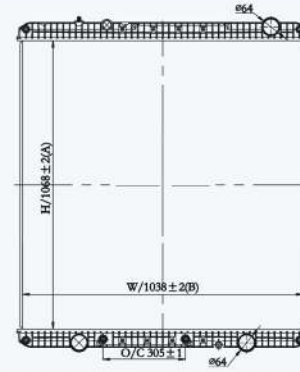

23030

CAR TYPE : Freightliner
CORE SIZE : 1068×1038×58
OE NO.:
NISSENS NO.: