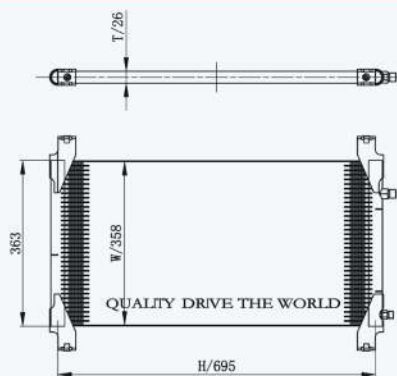

34033

CAR TYPE: Volvo condenser
CORE SIZE: 695×358×26
YEAR: 1999-2004
OEM: