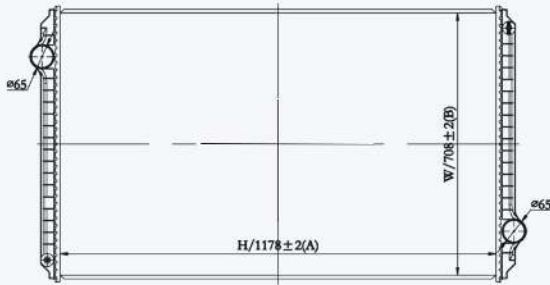

23192F

CAR TYPE : 20012-2008> Hino-FB145  
 CORE SIZE : 675×628×40  
 OE NO.: 16400E0291  
 NISSENS NO.:

23327F

CAR TYPE : HINO-2012  
 CORE SIZE : 675×628×40  
 OE NO.: 78C3-172  
 NISSENS NO.:

23061

CAR TYPE : Navistar 9800 Series  
 CORE SIZE : 1178×708×56  
 OE NO.: 1518653C91/1518654C91/1518655C91/1518656C91/  
 1699168C91/2504497C91  
 NISSENS NO.: