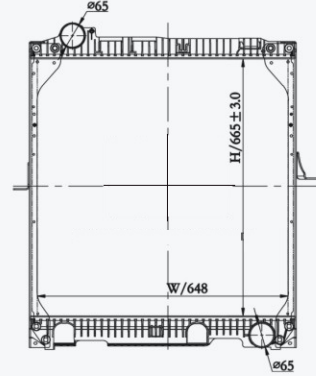

23119F

CAR TYPE : NG 90
CORE SIZE : 665×648×56
OE NO.: 6555000003/A6555000003
NISSENS NO.: 62523A