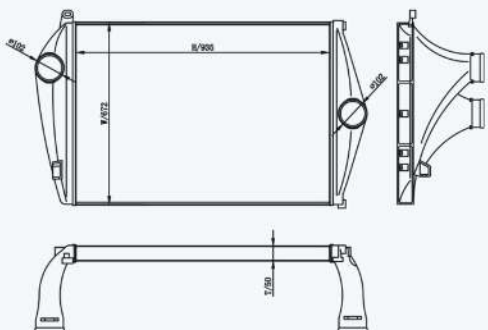

46012

CARTYPE : COLUMBIA 120
CORE SIZE : 935×672×50
OE NO.: BHTD3523
NISSENS NO.: