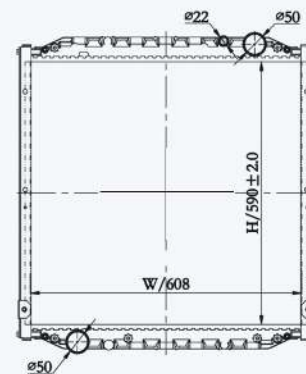

23100F

CAR TYPE : L 2000 (93-)
CORE SIZE : 590×608×56
OE NO.: 85061016010/85061019010/81061016324/81061016396/
81061016397/81061016446/81061016447/85061016011
NISSENS NO.: 62877A/62880A