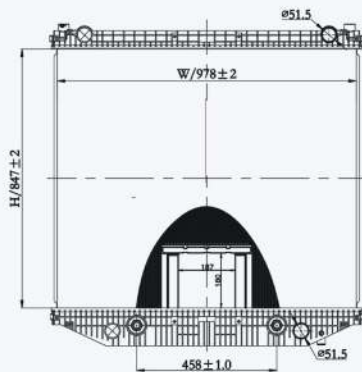

232282

CAR TYPE : Freightliner / Sterling
CORE SIZE : 847×978×48
OE NO.: 900044/239163/SCSI239163/TR9163/FR75OCPTO/
A0525093004/A0525093006/A0525093012/A0525093014
NISSENS NO.: