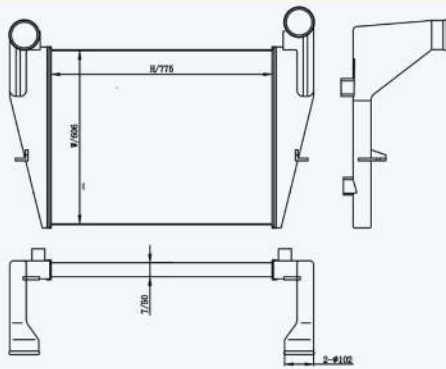

46056

CARTYPE : MACK
CORE SIZE : 775×606×50
OE NO.: MAC17305N/SPI-44013001
NISSENS NO.: