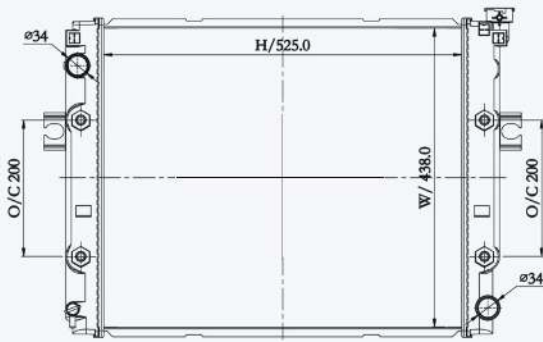

23247

CAR TYPE : Toyota lift truck AT  
 CORE SIZE : 525×438×50  
 OE NO.:  
 NISSENS NO.:

23248

CAR TYPE : Toyota lift truck AT  
 CORE SIZE : 525×438×50  
 OE NO.:  
 NISSENS NO.:

23249

CAR TYPE : Toyota lift truck AT  
 CORE SIZE : 525×438×50  
 OE NO.:  
 NISSENS NO.: