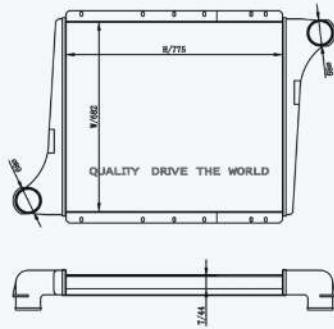

46028

CARTYPE : RVI GR/R/TR
CORE SIZE : 775×682×44
OE NO.: 27752002
NISSENS NO.: 96902