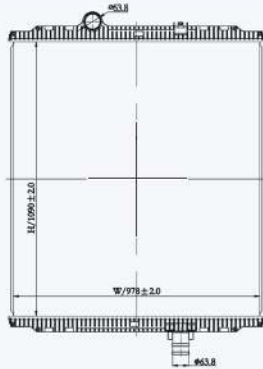

23144

CAR TYPE : Peterbilt
CORE SIZE : 1090×978×48
OE NO.: TR8631/SCSI238631/437440S/CTVTM83213/
CTVTU83213/RADPE109
NISSENS NO.: