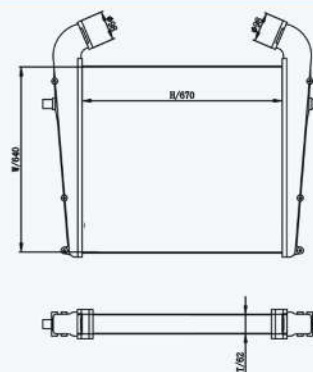

CARTYPE : Scania G/P/R/T
CORE SIZE : 670×640×62
OE NO.: 1100086/352304/524305/TG012001R
NISSENS NO.: 96912

46003