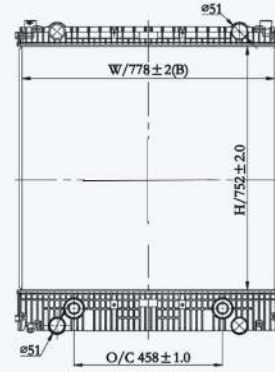

23220

CAR TYPE : Freightliner / Sterling
CORE SIZE : 752×778×48
OE NO.: 900052ST/238616/SCSI238616/TR8616/CR8616/A0525423000
NISSENS NO.: