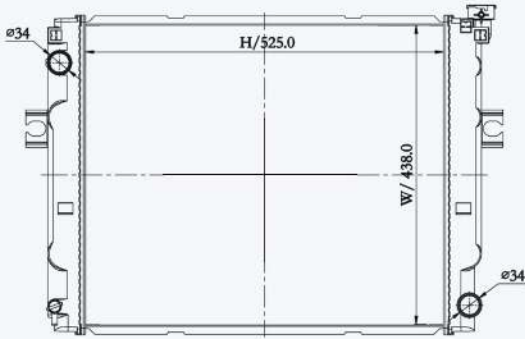

23273

CAR TYPE : Prince Model 16/MT
CORE SIZE : 525×438×50
OE NO.:
NISSENS NO.: