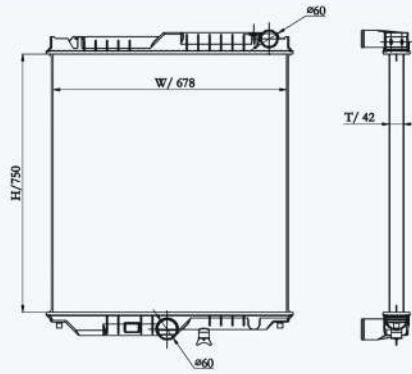

23150

CAR TYPE : Nissan
CORE SIZE : 750×678×42
OE NO.: 21410-07Z67
NISSENS NO.: