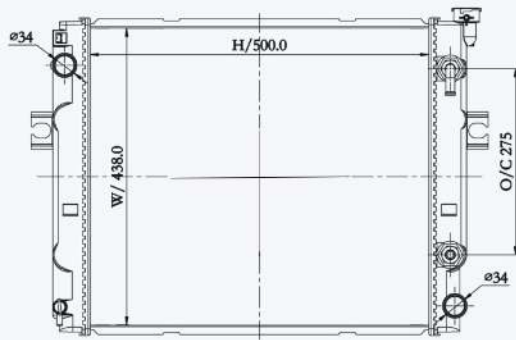

23241

CAR TYPE : Toyota lift truck AT  
 CORE SIZE : 450×438×50  
 OE NO.:  
 NISSENS NO.:

23242

CAR TYPE : Toyota lift truck MT  
 CORE SIZE : 450×438×50  
 OE NO.:  
 NISSENS NO.:

23243

CAR TYPE : Toyota forklift 7FD25 2.5T AT  
 CORE SIZE : 500×438×50  
 OE NO.:  
 NISSENS NO.: