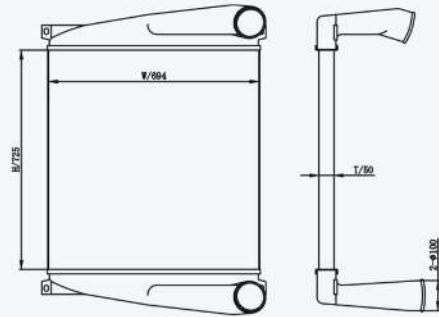

46068

CARTYPE : Kenworth
CORE SIZE : 725×694×50
OE NO.: KEN16506N/SPI-44012502
NISSENS NO.: