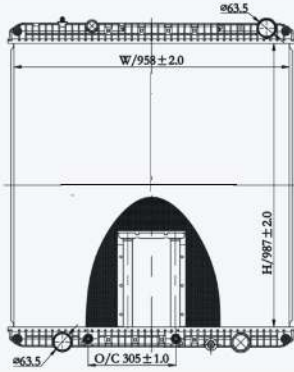

23219

CAR TYPE : Freightliner / Sterling
CORE SIZE : 987×958×56
OE NO.: 900054ST/FR64PTOOC/CTAVTM84163/239009/
SCS1239009/TR9009/437256S/SRM9049
NISSENS NO.: