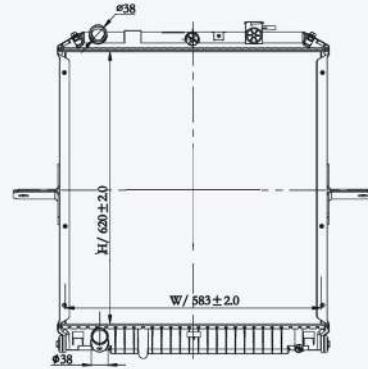

23082F

CAR TYPE : ISN seriesGMC W series Diesel
CORE SIZE : 620×583×42
OE NO.: 8.97333.140.0/8.97333.141.0
NISSENS NO.: