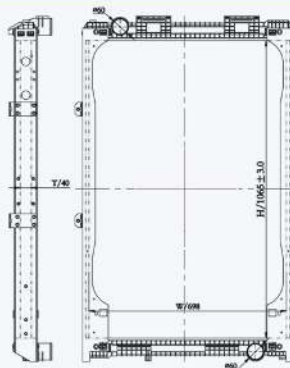

23103F

CAR TYPE : F 2000 (94-)
CORE SIZE : 1065×698×40
OE NO.: 81061016421 / 81061016439
NISSENS NO.: 62872A