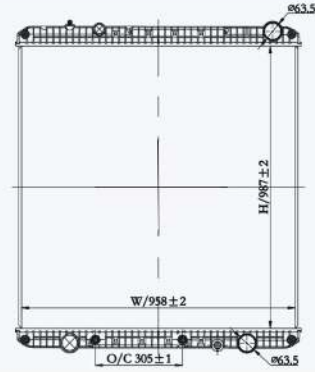

23020

CAR TYPE : Classic/Classic XL/FLD/ M2 112 Business Class
CORE SIZE : 987×958×56
OE NO.: A0526614088/239166/0527751025/0527751010/
0526619024/0526619022/0526619010/0524935006
NISSENS NO.: