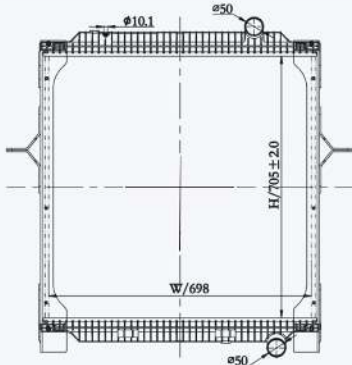

23163F

CAR TYPE : PREMIUM (05-)
CORE SIZE : 705×698×48
OE NO.: 20810099/5001868514/85000662/7420810095/5001873340
NISSENS NO.: 65476