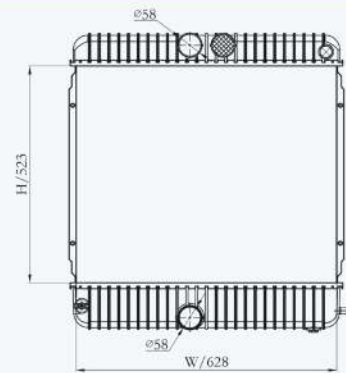

23298

CAR TYPE : International Navistar FORD F650, F750  
 CORE SIZE : 725×718×56  
 OE NO.: 640098/640098ST/615RA098/RA098/615RA098STD/  
 238704/SCSI238704/TR8704/437237/437237P  
 NISSENS NO.:

23308

CAR TYPE : International Navistar AT  
 CORE SIZE : 523×628×56  
 OE NO.: 640012/640012PT/SPI20011531  
 NISSENS NO.:

23320

CAR TYPE : International Navistar MT  
 CORE SIZE : 523×628×56  
 OE NO.:  
 NISSENS NO.:

23309

CAR TYPE : International Navistar  
 CORE SIZE : 555×628×56  
 OE NO.: 640023PT/SPI20013536  
 NISSENS NO.: