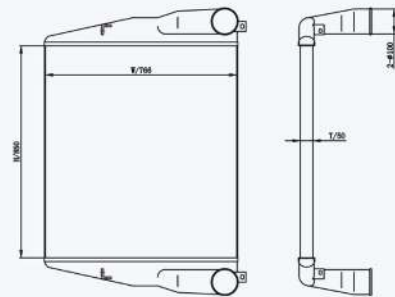

46053

CARTYPE : Peterbilt / Kenworth
CORE SIZE : 850×766×50
OE NO.: PET17703N/SPI-44013809
NISSENS NO.: