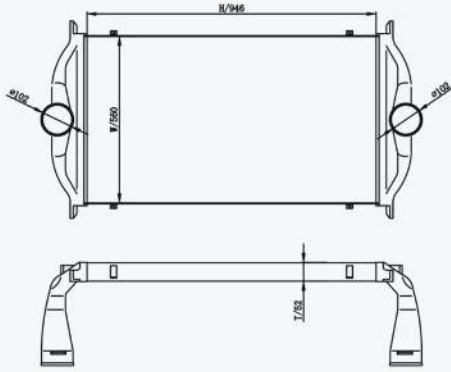

46006

CARTYPE : Most FL-112
CORE SIZE : 946×560×52
OE NO.: 4858000002/4858000003/4858000007/4858005002
NISSENS NO.: