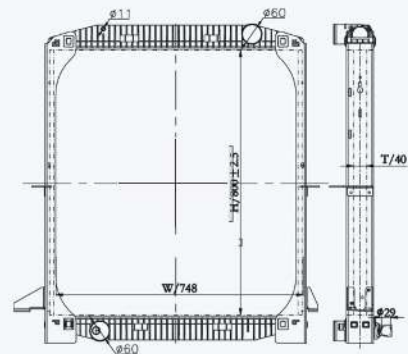

23090F

CAR TYPE : EUROTRAKKER (92-)
CORE SIZE : 800×748×40
OE NO.: 81 39 294/93 160 529
NISSENS NO.: 62343A