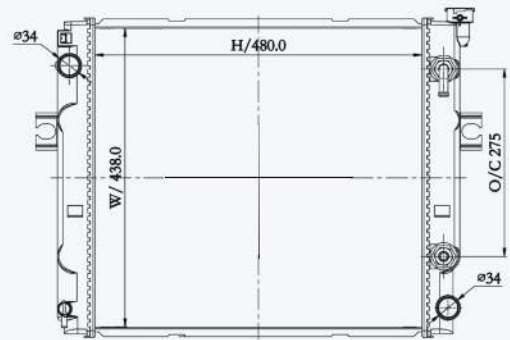

23244

CAR TYPE : Toyota lift truck AT
CORE SIZE : 480×438×50
OE NO.:
NISSENS NO.: