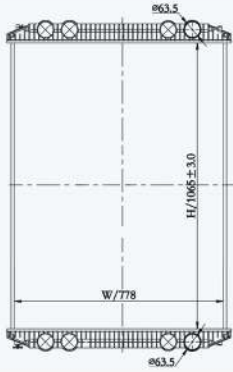

23014

CAR TYPE : Columbia
CORE SIZE : 1065×778×56
OE NO.: A05-19870-011/ A9988/ C2315/ D9546
NISSENS NO.: