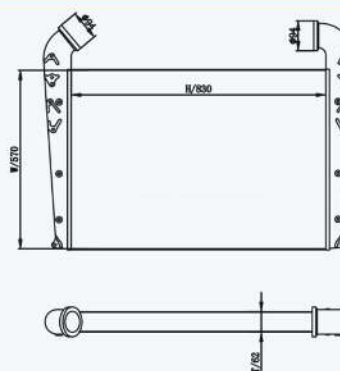

46003

CARTYPE : SCANIA BUS  
 CORE SIZE : 670×640×62  
 OE NO.: 363361/460939/570456  
 NISSENS NO.: 96954

46004

CARTYPE : SCANIA (P95)  
 CORE SIZE : 830×570×62  
 OE NO.: 1516489/1365209/1400937  
 NISSENS NO.: 96992