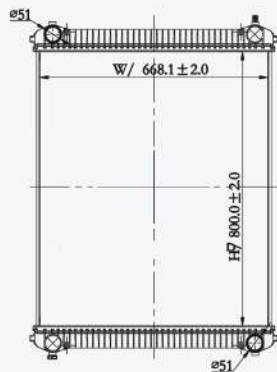

23039

CAR TYPE : Freightliner Sterling
CORE SIZE : 800×668×48
OE NO.: BHTB9702/B9702/FRE43/BHTB9694/BHTD9448/
D9448/B9694/239076/BHTF2515/F2515
NISSENS NO.: