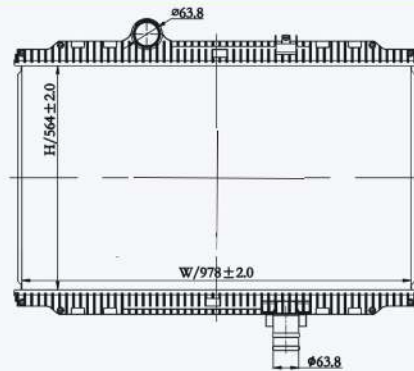

23147

CAR TYPE : Peterbilt
CORE SIZE : 564×978×48
OE NO.: F3161221222110/F3161221222110/F3161221202110/
F3161222201030
NISSENS NO.: