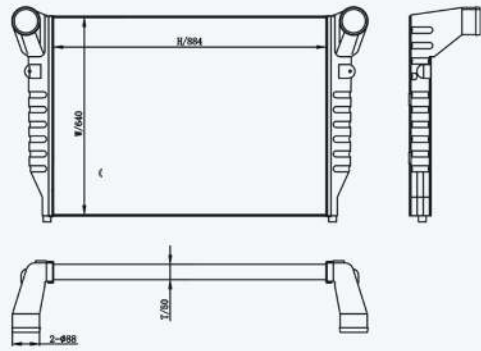

46055

CARTYPE : MACK
CORE SIZE : 884×640×50
OE NO.: MAC17324N
NISSENS NO.: