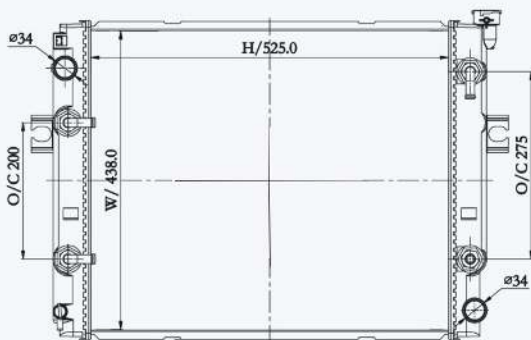

23271

CAR TYPE : Prince Model 16
CORE SIZE : 525×438×50
OE NO.:
NISSENS NO.: