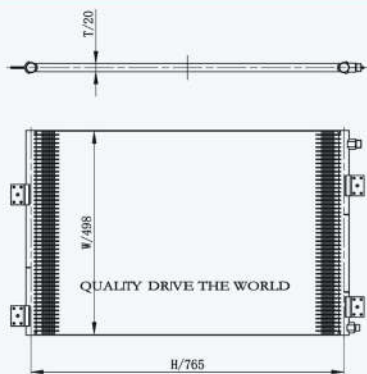

34032

CARTYPE: Volvo condenser
CORE SIZE: 765×498×20
YEAR: 1999-2004
OEM: