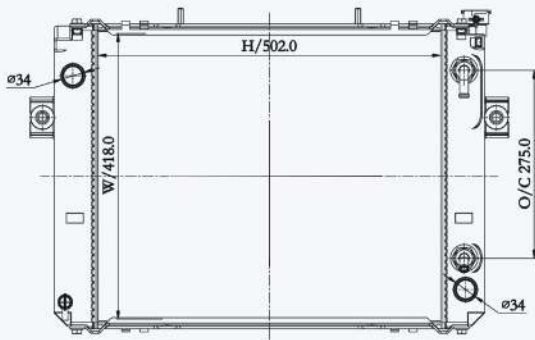

23261F

CAR TYPE : Toyota lift truck AT
CORE SIZE : 502×418×50
OE NO.: 16410U217071/16410U217171
NISSENS NO.: