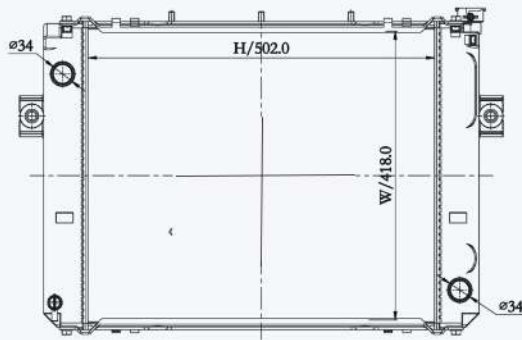

23253F

CAR TYPE : Toyota 6F 1.5T  
 CORE SIZE : 430×418×50  
 OE NO.:  
 NISSENS NO.:

23254F

CAR TYPE : Toyota Model 6/7 2.5T  
 CORE SIZE : 502×418×50  
 OE NO.:  
 NISSENS NO.:

23255F

CAR TYPE : Toyota Model 6/7 2.5T /MT  
 CORE SIZE : 502×418×50  
 OE NO.:  
 NISSENS NO.: