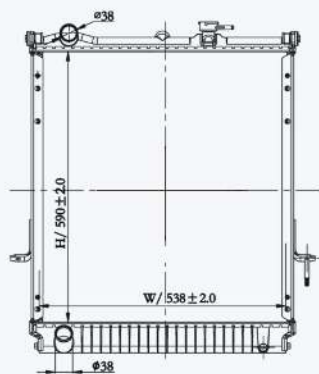

23073F

CARTYPE :ELF 6.8T(00~)
CORE SIZE : 590×538×42
OE NO.:
NISSENS NO.: