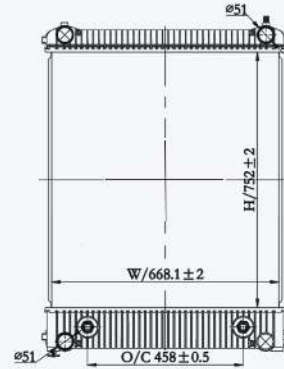

23032

CAR TYPE : Freightliner
CORE SIZE : 752×668×48
OE NO.: BHT91665/91665/ BHT91657/ 91657/
BHT2289/E2289/BHTC4482/C4482
NISSENS NO.: