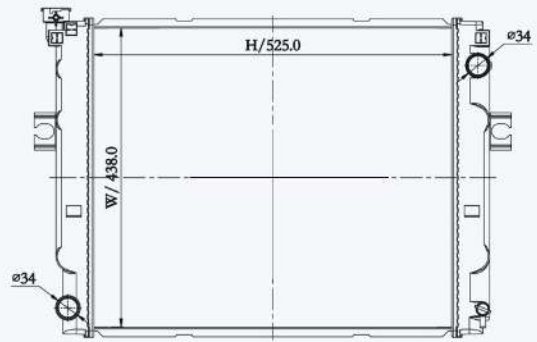

23250

CAR TYPE : Toyota lift truck MT
CORE SIZE : 525×438×50
OE NO.:
NISSENS NO.: