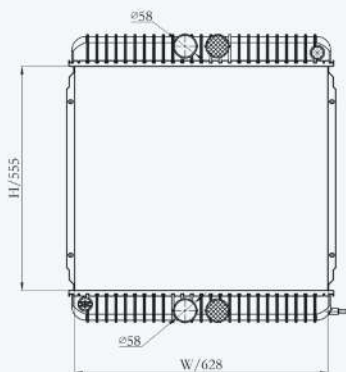

23309

CAR TYPE : International Navistar
CORE SIZE : 555×628×56
OE NO.: 640023PT/SPI20013536
NISSENS NO.: