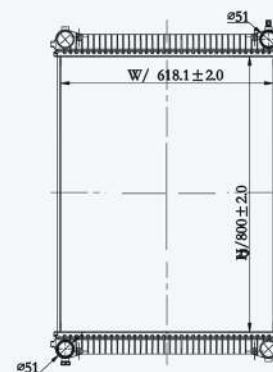

23035

CAR TYPE : Freightliner
CORE SIZE : 800×618×48
OE NO.: BHTB9423/239199/B9423/BHTD2350/D2350/B9688/
BHTB9688/D9442/BHTD9442/BHTD4448/D4448
NISSENS NO.: