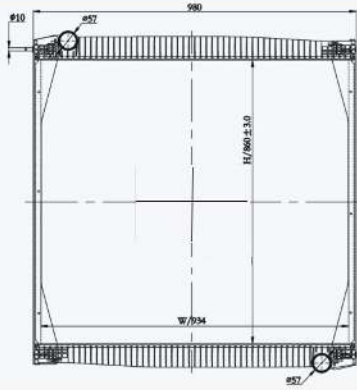

23175F

CAR TYPE : 4-SERIES (95-)
CORE SIZE : 860×938×40/48
OE NO.: 1327249/1397435/1408881/1442751/1764886
NISSENS NO.: 64069A