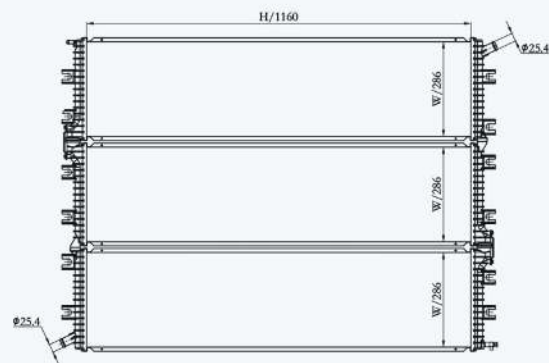

23190

CAR TYPE : INTERNATIONAL- WORKSTAR/ 2014-2010
CORE SIZE : 1160×286×26
OE NO.: 2604442C91/Northern #:238701/640093PT
NISSENS NO.: