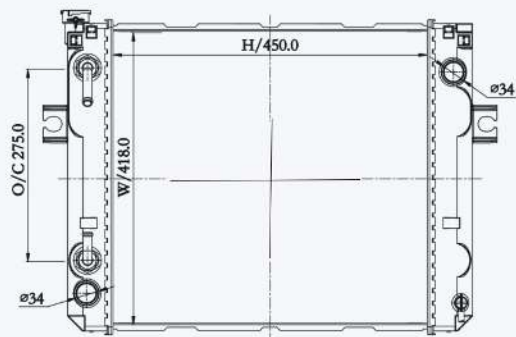

23266

CAR TYPE : TCM lift truck
CORE SIZE : 450×418×50
OE NO.:
NISSENS NO.: