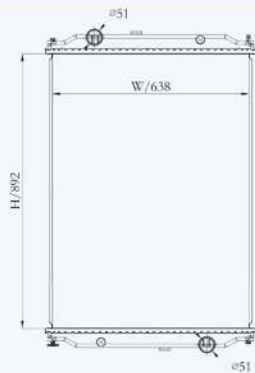

23219

CAR TYPE : FREIGHTLINER MOTORHOME CHASSIS 99-05
CORE SIZE : 892×638×56
OE NO.: 239170/310009PT
NISSENS NO.: