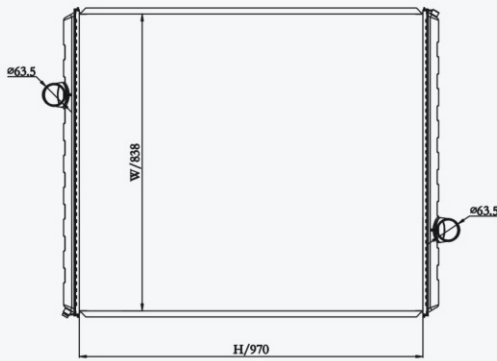

23330

CAR TYPE : 97-07 Kenworth T2000
CORE SIZE : 970×838×56
OE NO.: 650005PT
NISSENS NO.: