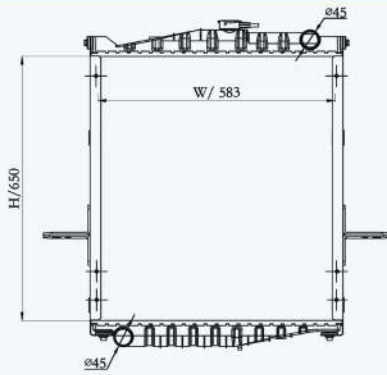

23150

CAR TYPE : Nissan  
 CORE SIZE : 750×678×42  
 OE NO.: 21410-07Z67  
 NISSENS NO.:

23151

CAR TYPE : Nissan  
 CORE SIZE : 650×583×42  
 OE NO.:  
 NISSENS NO.:

23152F

CAR TYPE : Nissan  
 CORE SIZE : 650×583×42  
 OE NO.: 590004PT  
 NISSENS NO.: