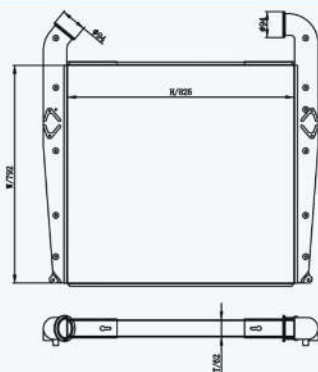

46001

CARTYPE : ScaniaR(95-)
CORE SIZE : 825×792×62
OE NO.: 1373517/1384059/1430718/1510014/1516492/1373717
NISSENS NO.: 96960

46002