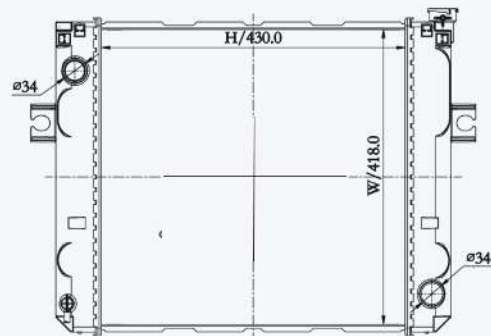

23256

CAR TYPE : Toyota 6F 2.5T/MT  
 CORE SIZE : 502×418×50  
 OE NO.:  
 NISSENS NO.:

23257

CAR TYPE : Toyota 6F 2.5T/AT  
 CORE SIZE : 502×418×50  
 OE NO.:  
 NISSENS NO.:

23258

CAR TYPE : Toyota 6F 1.5T/AT  
 CORE SIZE : 430×418×50  
 OE NO.:  
 NISSENS NO.: