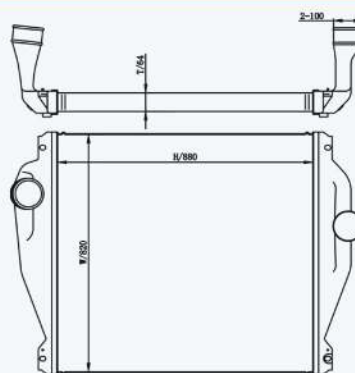

46063

CARTYPE : Freightliner
CORE SIZE : 880×820×64
OE NO.: FRT18127N/SPI-44011719
NISSENS NO.: