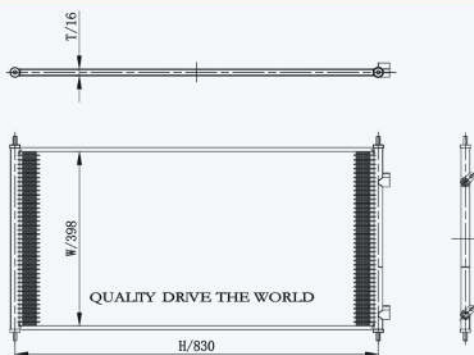

34021

CAR TYPE: International 4000 Condenser  
 CORE SIZE: 525×598×16  
 YEAR: 2002-2007  
 OEM:

34022

CAR TYPE: International Condenser  
 CORE SIZE: 525×588×16  
 YEAR: 2001-2007  
 OEM:

34023

CAR TYPE: Navistar Condenser 4000-9000  
 CORE SIZE: 830×398×16  
 YEAR: 2007-2008  
 OEM: