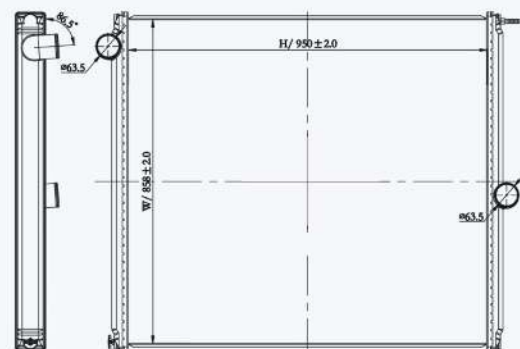

23050

CAR TYPE : Ford / Sterling
CORE SIZE : 950×848×48
OE NO.: VAB1101896/VAL1101896/1101896/VAB1102224/
VAL1102224/1102224
NISSENS NO.: