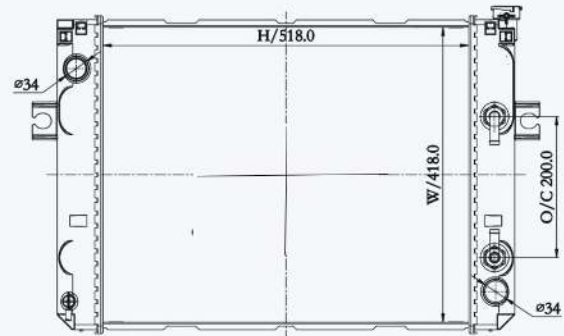

23250

CAR TYPE : Toyota lift truck MT  
 CORE SIZE : 525×438×50  
 OE NO.:  
 NISSENS NO.:

23251

CAR TYPE : Toyota lift truck  
 CORE SIZE : 450×438×50  
 OE NO.:  
 NISSENS NO.:

23252

CAR TYPE : Toyota lift truck  
 CORE SIZE : 518×418×50  
 OE NO.:  
 NISSENS NO.: