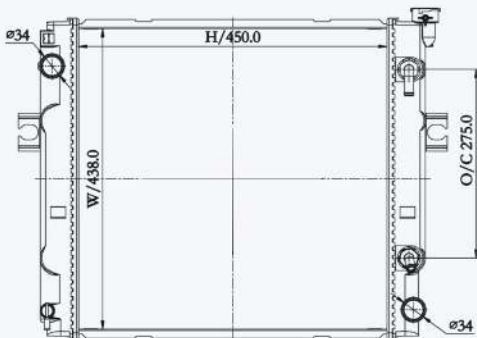

23239

CAR TYPE : Toyota lift truck
CORE SIZE : 450×438×50
OE NO.:
NISSENS NO.: