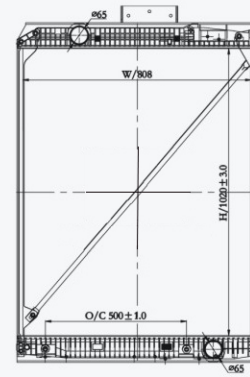

23125F

CAR TYPE : Bus O 345/Citaro O 530-Euro3,4/Connecto O 345/
O 305/Tourismo O 350
CORE SIZE : 1020×808×48
OE NO.: 6285000502/6285001499/6285001599
NISSENS NO.: 67165