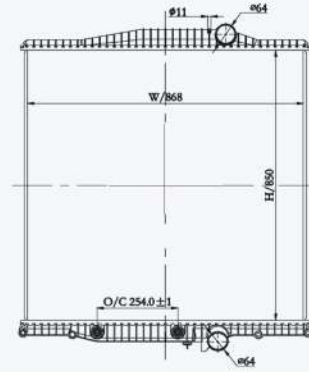

23276

CAR TYPE : Mack
CORE SIZE : 850×868×48
OE NO.: 3MF5553M/3MF5553M2/3MF5580M/3MF5580M2/
21137366/85112709/1003610/1003616
NISSENS NO.: