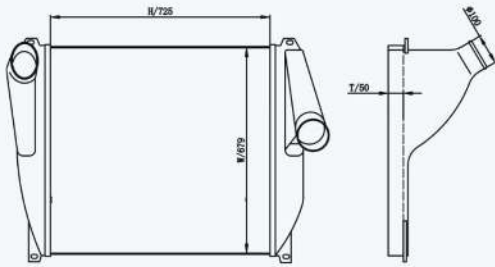

46067

CARTYPE : Kenworth
CORE SIZE : 725×679×50
OE NO.: KEN16502N/SPI-44012501
NISSENS NO.: