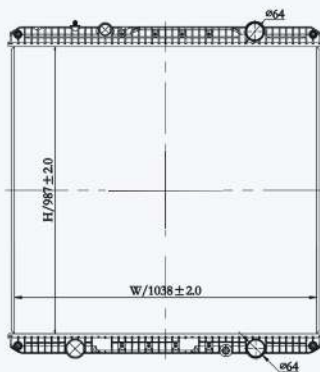

23196

CAR TYPE : Freightliner/sterling
CORE SIZE : 987×1038×58
OE NO.: 238694/WS07/0526875000/A0528684004/A0528684006
NISSENS NO.: